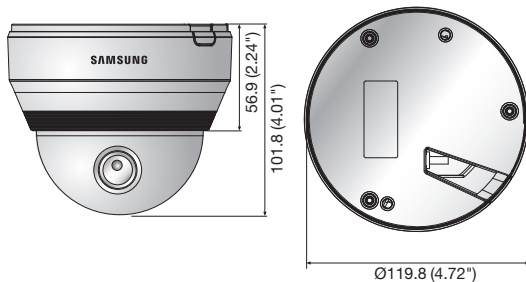

Dimensions

Unit : mm (inch)

Accessories (Optional)

SBP-301HM4 SBP-300LM SBP-300CM SBP-300WM1 SBP-300WM SBP-300B SBP-300PM SBP-300KM

	SCD-5083RN	SCD-5083RP
VIDEO		
Imaging Device	1/3" 1.3M CMOS	
Total Pixels	1,312(H) x 1,069(V)	
Effective Pixels	1,305(H) x 1,049(V)	
Scanning System	Progressive scan	
Synchronization	Internal	
Frequency	H : 15.734KHz / V : 59.94Hz	H : 15.625KHz / V : 50Hz
Horizontal Resolution	Color : 1000TV lines, B/W : 1000TV lines	
Min. Illumination	Color : 0.05Lux (F1.4, 50IRE), 0.001Lux (1sec, F1.4, 50IRE), 0.02Lux (F1.4, 30IRE), 0.0006Lux (1sec, F1.4, 30IRE) B/W : 0Lux (IR LED on)	
S / N Ratio	52dB (AGC off, Weight on)	
Video Output	CVBS : 1.0 Vpp / 75Ω composite	
LENS		
Focal Length (Zoom Ratio)	3 ~ 10mm (3.3x) varifocal	
Max. Aperture Ratio	F1.4	
Angular Field of View	H : 82.0°(Wide) ~ 26.5°(Tele) / V : 59.7°(Wide) ~ 19.9°(Tele)	
Min. Object Distance	0.5m (1.64ft)	
Focus Control	Manual	
Lens Type	DC auto iris	
Mount Type	Board type	
OPERATIONAL		
On Screen Display	English, Chinese, Korean, Japanese, German, Italian, French, Spanish, Russian, Czech, Polish, Romanian, Serbian, Swedish, Danish, Turkish, Portuguese	
Camera Title	Off / On (Displayed 15 characters)	
Day & Night	Auto (ICR) / External / Color / B/W	
Anti IR Saturation	Top / Bottom / Left / Right	
Backlight Compensation	Off / User BLC / HLC / WDR	
Wide Dynamic Range	120dB	
Contrast Enhancement	SSDR (Off / On)	
Digital Noise Reduction	SSNR IV (Off / On)	
Defog	Off / Auto / Manual	
Purple Fringe Reduction	Off / Low / Middle / High	
Digital Image Stabilization	Off / On	
Tampering	Off / On	
Motion Detection	Off / On	
Intelligent Video Analytics	Fence, (Dis)Appear, Counting (Off / On)	
Privacy Masking	Off / On (24 programmable zones with 4 points polygonal masking)	
Gain Control	Off / Low / Middle / High	
White Balance	ATW / Outdoor / Indoor / Manual / AWC / Mercury (1,800K° ~ 10,500K°)	
Electronic Shutter Speed	1sec ~ 1/12,000sec	
Digital Zoom	Off / On (1x ~ 16x)	
Reverse	Off / H-Rev / V-Rev / HV-Rev	
Profile	Basic, Day & Night, Backlight, ITS, Indoor, User	
Alarm	1 Out	
Communication	Coaxial control (SPC-300 compatible)	
Protocol	Coax : Pelco-C (Coaxitron)	
IR Distance	30m (98.43ft) (IR LED 12ea)	
ENVIRONMENTAL		
Operating Temperature / Humidity	-10°C ~ +55°C (+14°F ~ +131°F) / Less than 90% RH	
ELECTRICAL		
Input Voltage / Current	Dual (24V AC & 12V DC ±10%)	
Power Consumption	Max. 6.0W	
MECHANICAL		
Color / Material	Ivory / Aluminum, Plastic	
Dimensions (WxH)	Ø119.8 x 101.8mm (Ø4.72" x 4.01")	
Weight	550g (1.21 lb)	