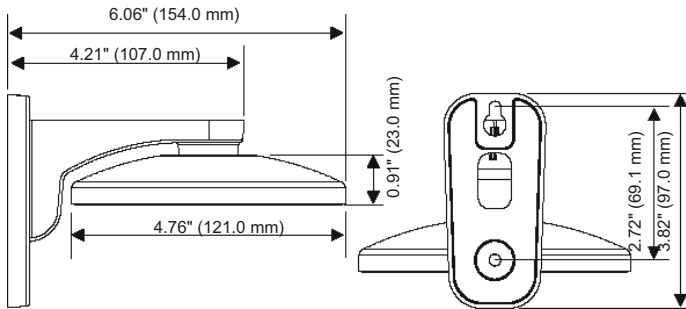

HD3, HD4, HDPR Housing Mounts

www.honeywellvideo.com

SPECIFICATIONS

HD3-MK1