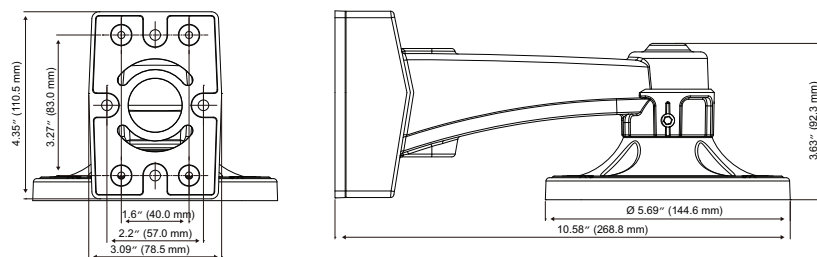

HD3, HD4, HDPR Housing Mounts

www.honeywellvideo.com

SPECIFICATIONS

HDPR-WK

HDPR-PK

HDPR-WK1

HDPR-WK2