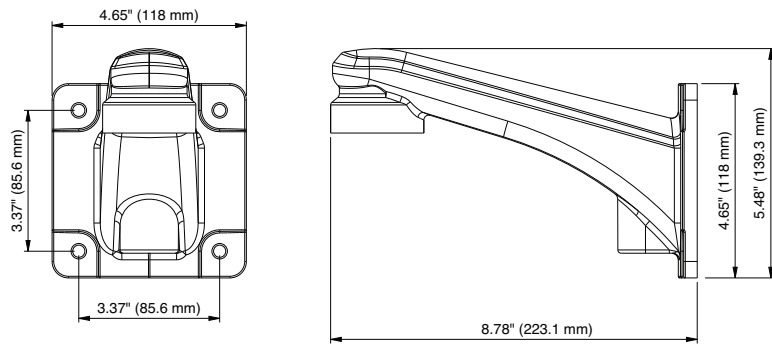

HD4CHIP-WK