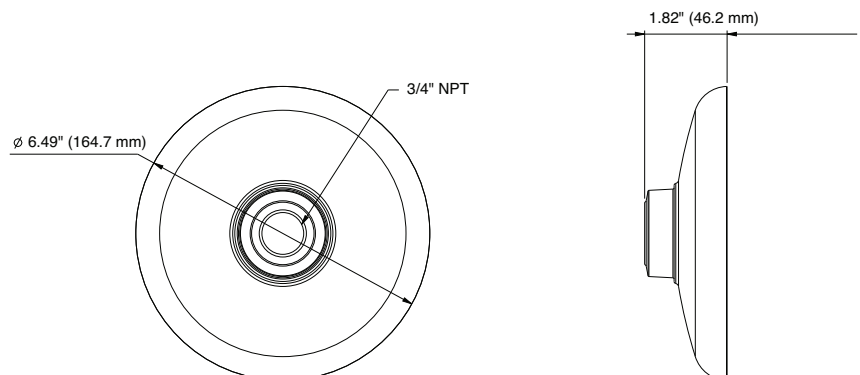

HD4CHIP-PK