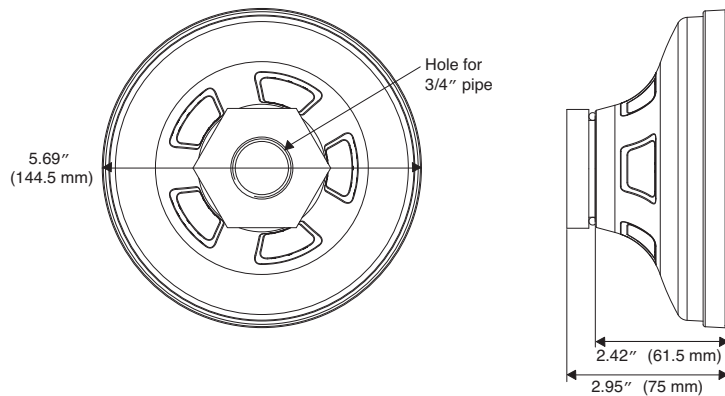

HD3, HD4, HDPR Housing Mounts

www.honeywellvideo.com

SPECIFICATIONS

HDPR-WK

HDPR-PK

HDPR-WK1

HDPR-WK2