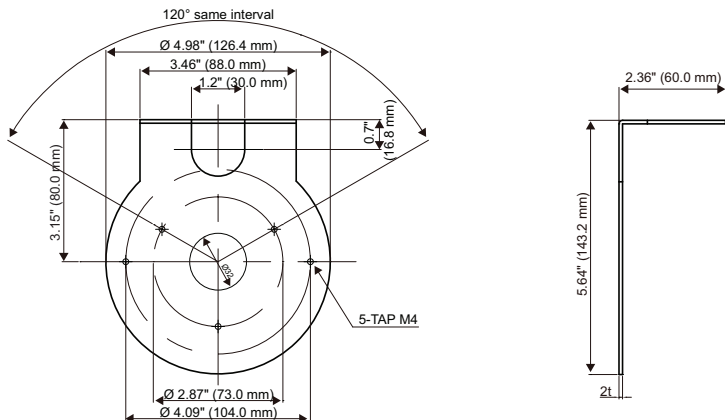

HD3, HD4, HDPR Housing Mounts

www.honeywellvideo.com

SPECIFICATIONS

HDPR-WK

HDPR-PK

HDPR-WK1

HDPR-WK2