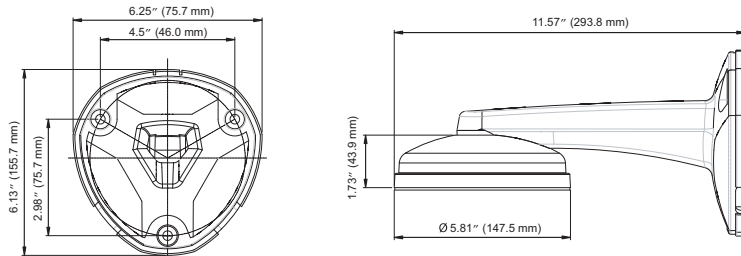

HD3, HD4, HDPR Housing Mounts

www.honeywellvideo.com

SPECIFICATIONS

HDPR-WK