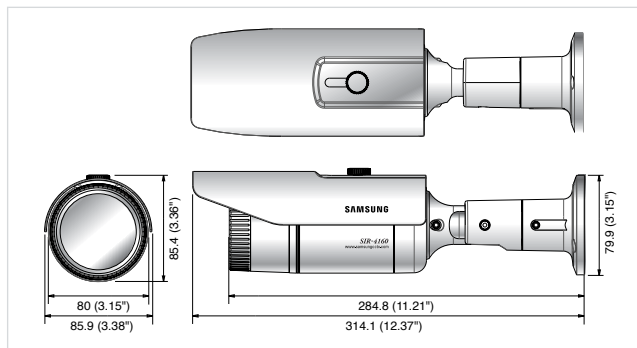

Dimensions

Unit : mm (inch)