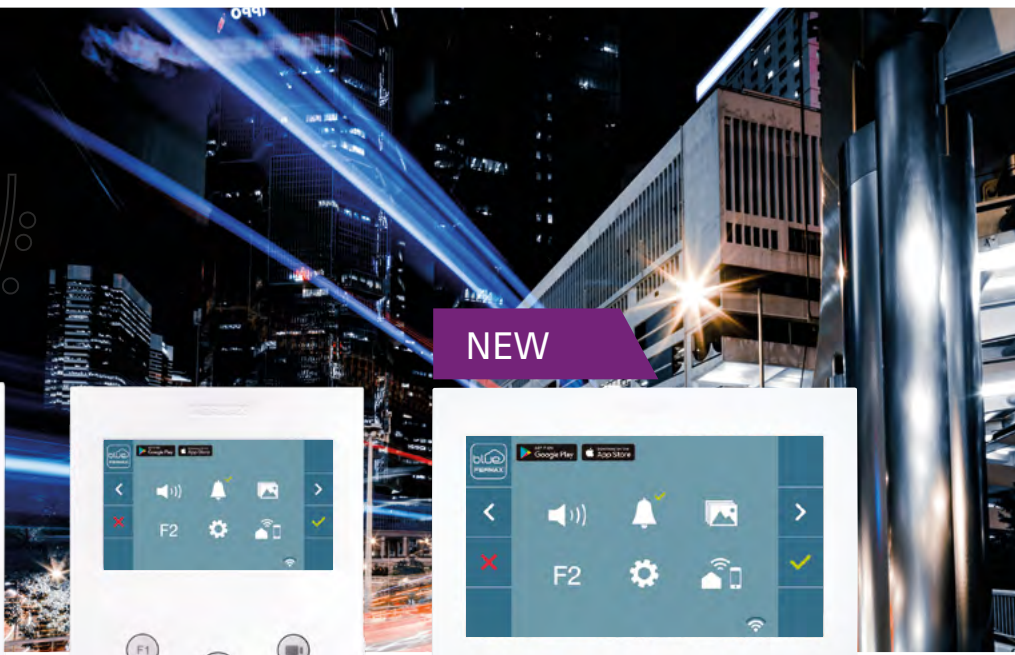

connectivity

- ALL VIDEO KITS COME WITH A WiFi MONITOR AS STANDARD
- INCREASED SECURITY
- FASTER COMMUNICATION

Our systems provide a wide range of different possibilities for security, mobility and comfort, inside and outside the home.

All video kits now include a WiFi monitor as standard, at no extra cost!