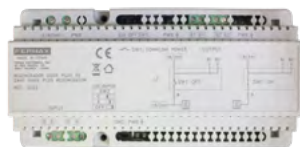

REGENERATORS

They allow the signal to be regenerated and amplified in both ways, and they also increase distances and the number of terminals. The sections connected to the input and output protect against short-circuit, overloads and signal reflections. Maximum of 5 units in cascade. Up to 99 if they are connected in parallel.

3269 2/W DUOX PLUS REGENERATOR

It has 1 input and 2 outputs. By having 2 outputs (also isolated from each other) it enables the number of risers to be increased. Requires 24Vdc power supply without filter (ref. 4840).

For more information: www.fermax.com/intl/en/pro/documents