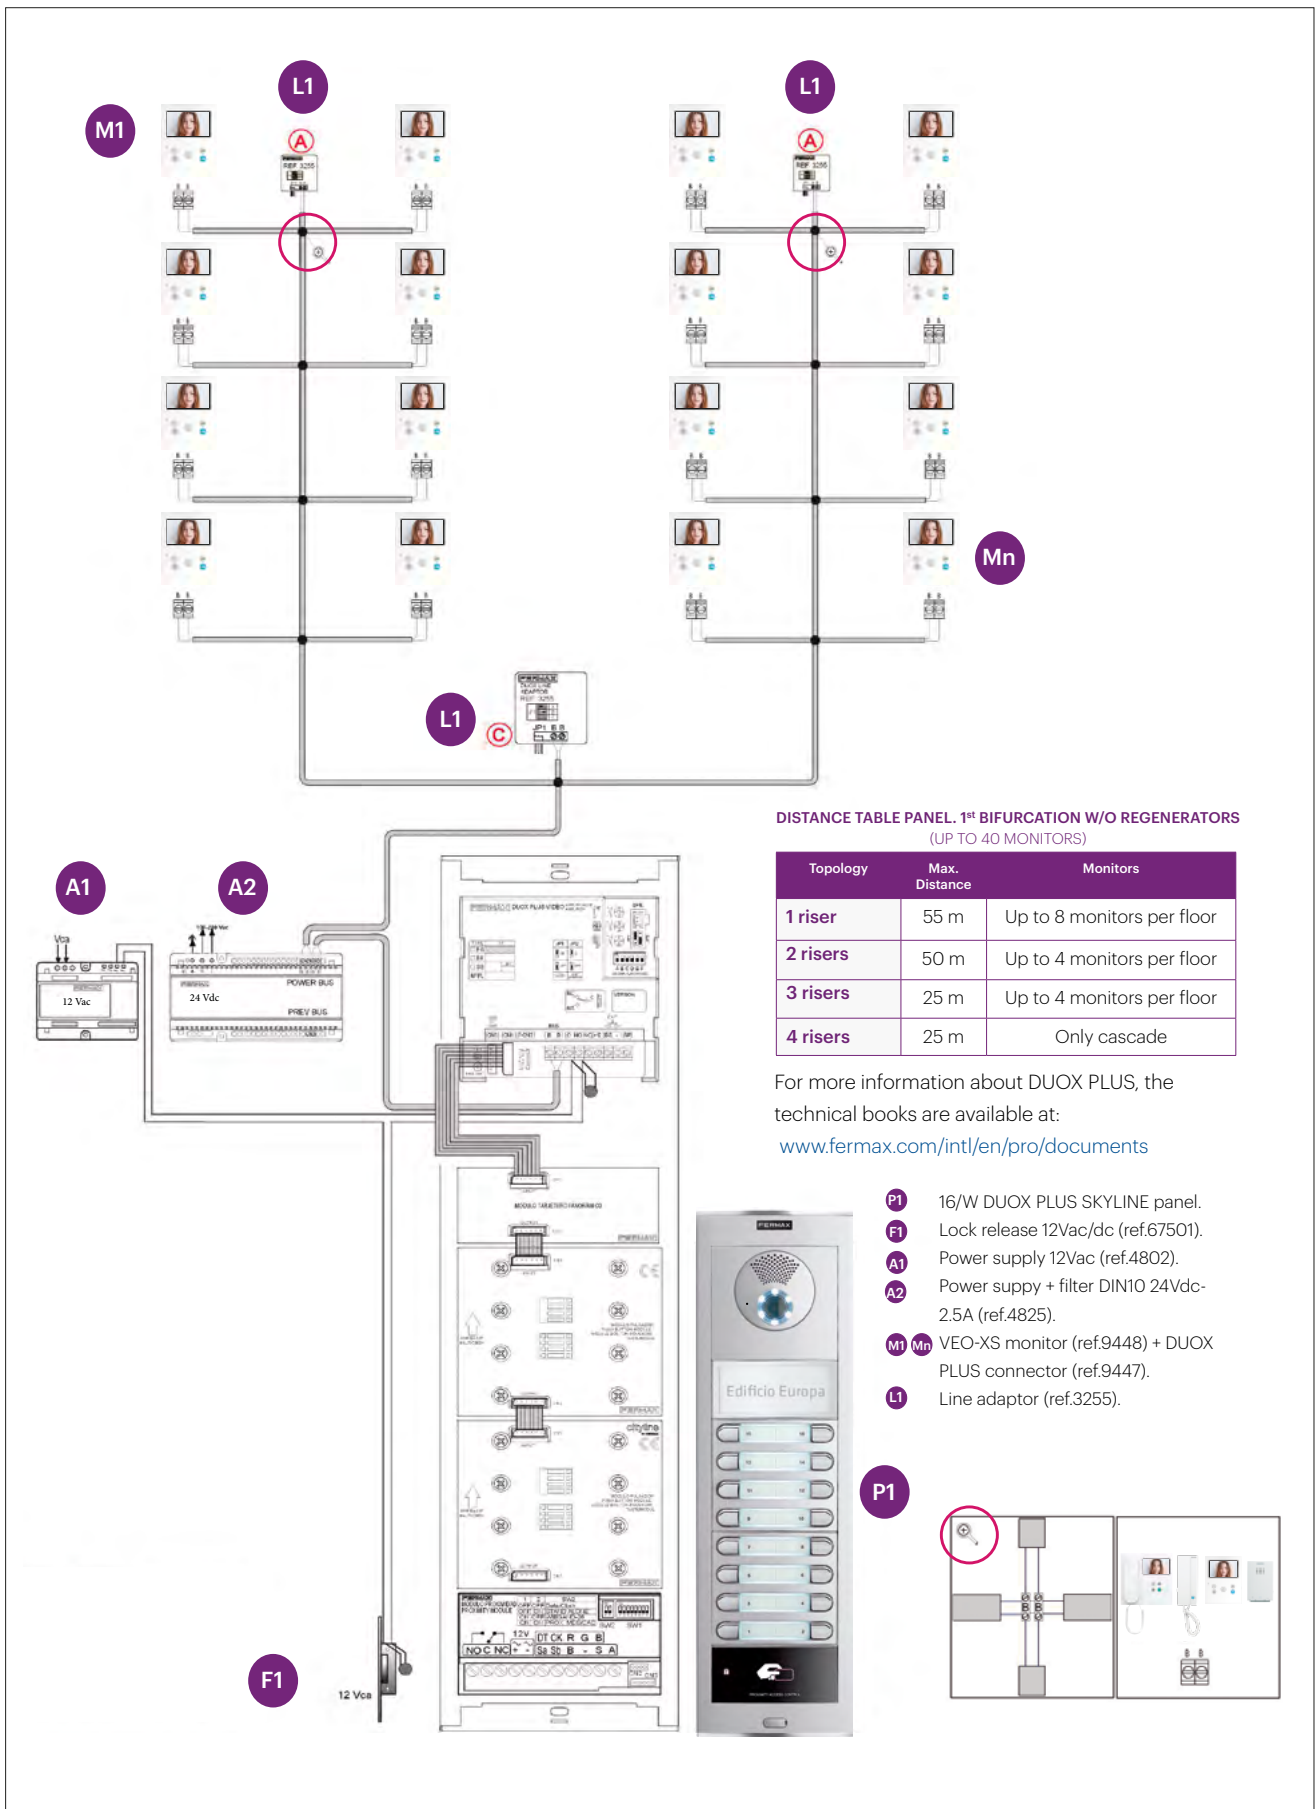

# DUOX<sup>plus</sup>

FERMAX

technical information

**DIAGRAM. DUOX PLUS VIDEO**

1 ACCESS VIDEO DUOX PLUS TO 2 RISERS OF 4 FLOORS. 2 APARTMENTS PER FLOOR