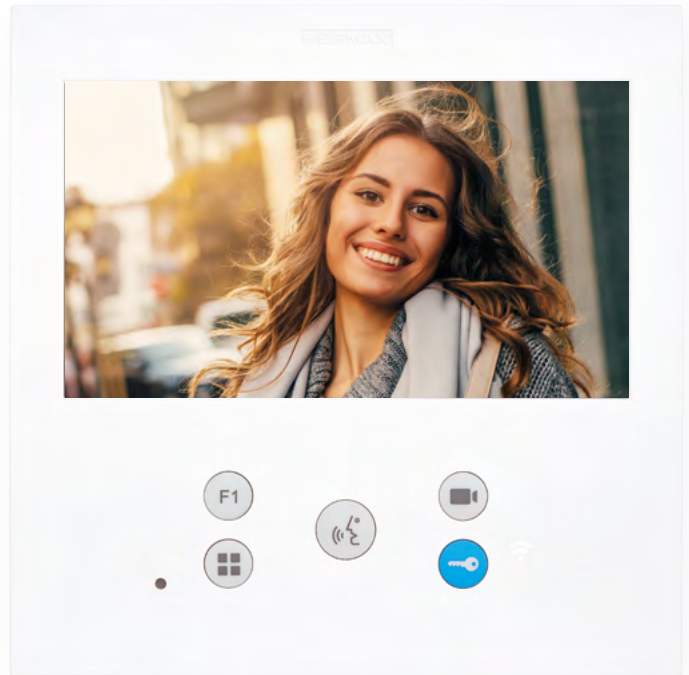

WiFi monitors

Features of WiFi monitors

VEO and VEO-XS 4.3" colour monitors and VEO-XL 7" colour monitors, made from high-impact ABS plastic and UV protection, with settings for contrast, brightness, colour, audio volume, call ring tone volume, do not disturb function, doorbell, date and time, silicone buttons for activating the lock release that are pleasant to the touch, access to the main OSD menu from the screen, activation of the outdoor panel camera, and various other additional configurable functions such as activating second access, courtesy light, etc. Available in white and for surface installation.

Three WiFi monitor options: the VEO monitor with its unique handset design incorporating a magnet that enables the user to hang up correctly at the end of the conversation, and the VEO-XS and VEO-XL hands-free monitors.

NEW

Photocaller

Automatically captures an image of the person who calls. If the user decides to activate this function, the monitor will save up to 150 images, with the date and time when they were taken. Once maximum capacity has been reached, taking a new photo will delete the first one that was saved. The screen will always tell you if there are photos that you haven't seen or if the date/time has not been configured.

Call divert to mobile

The DUOX PLUS VEO, VEO-XS and VEO-XL WiFi monitors are equipped with a WiFi connection, allowing for calls to be diverted to mobile devices.

With the BLUE app by FERMAX you can manage all the video door functions and much more directly from your mobile phone or tablet.

Free App