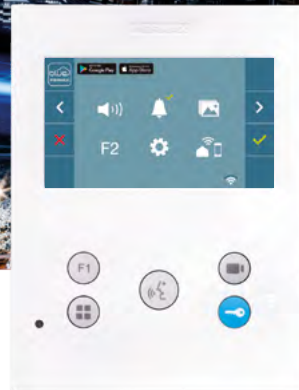

connectivity

- ALL VIDEO KITS COME WITH A WiFi MONITOR AS STANDARD
- INCREASED SECURITY
- FASTER COMMUNICATION

Our systems provide a wide range of different possibilities for security, mobility and comfort, inside and outside the home.

All video kits now include a WiFi monitor as standard, at no extra cost!