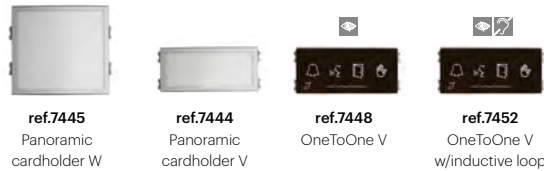

INFORMATION MODULES