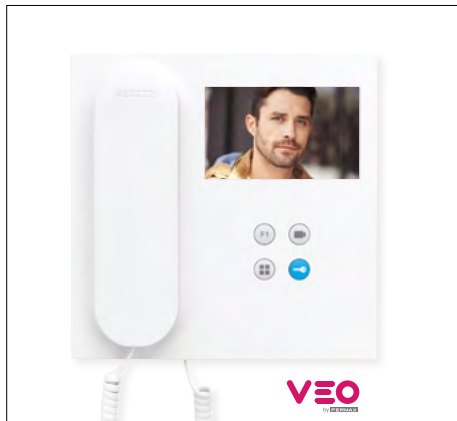

monitors and telephones

VEO, VEO-XS AND VEO-XL MONITORS

9445 DUOX PLUS VEO MONITOR

9455 DUOX PLUS VEO MONITOR WITH INDUCTIVE LOOP

Dimensions: 200x200x23 mm (44 mm with handset).