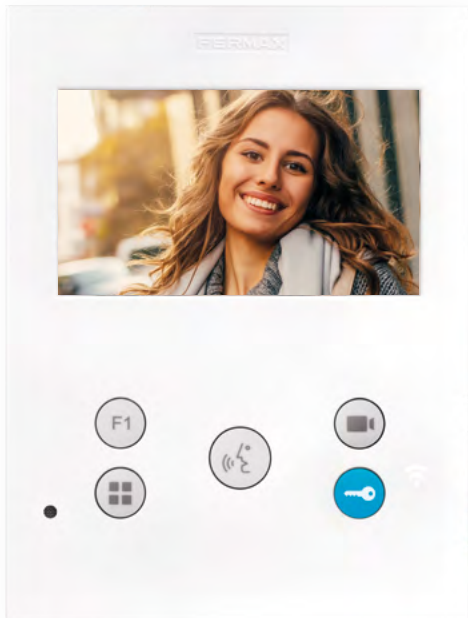

VEO, VEO-XS AND VEO-XL WiFi MONITORS

- **9446** DUOX PLUS VEO WiFi MONITOR
- **9456** DUOX PLUS VEO WiFi MONITOR WITH INDUCTIVE LOOP
  Dimensions: 200x200x23 mm (44 mm with handset).
- **9449** DUOX PLUS VEO-XS WiFi MONITOR
- **9459** DUOX PLUS VEO-XS WiFi MONITOR WITH INDUCTIVE LOOP
  Hands-free. Dimensions: 125x165x21mm.
- **9469** DUOX PLUS VEO-XL WiFi MONITOR
- **9479** DUOX PLUS VEO-XL WiFi MONITOR WITH INDUCTIVE LOOP
  Hands-free. Dimensions: 185x185x21mm.
- **9447** DUOX PLUS CONNECTOR
  Mounting support for VEO, VEO-XS and VEO-XL monitors.

<< If you'd like to watch our video to find out more, scan this code