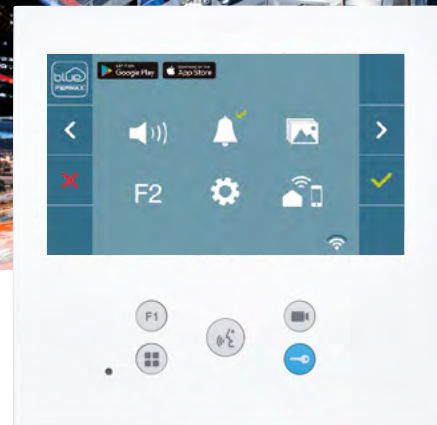

connectivity

- ALL VIDEO KITS COME WITH A WiFi MONITOR AS STANDARD
- INCREASED SECURITY
- FASTER COMMUNICATION

Our systems provide a wide range of different possibilities for security, mobility and comfort, inside and outside the home.

All video kits now include a WiFi monitor as standard, at no extra cost!