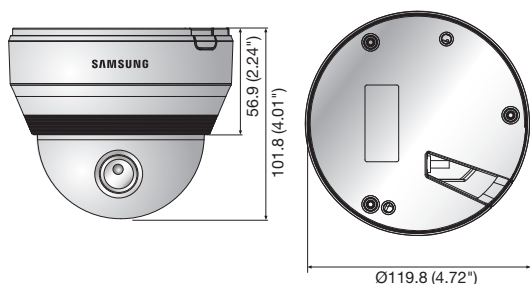

Dimensions

Unit : mm (inch)