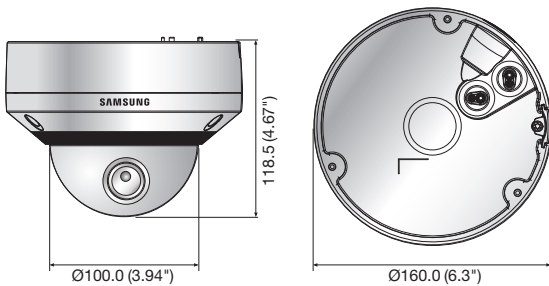

SNV-5084R

1.3Megapixel HD Vandal-Resistant Network IR Dome Camera

Key Features

- Max. 1.3M (1280 x 1024) resolution
- 60fps@all resolutions
- 3 ~ 8.5mm (2.8x) motorized varifocal lens
- H.264, MJPEG dual codec, Multiple streaming
- Day & Night (ICR), WDR (130dB)
- Simple focus, P-Iris, Enhanced DIS, Defog
- Multi-crop streaming
- micro SD/SDHC/SDXC memory slot
- IR LED (12ea), IP66, IK10, Bi-directional audio support

Dimensions

Unit : mm (inch)

Accessories (Optional)

* Data recorded on an SD memory card may be lost or damaged by data access during power-off, mechanical shock, memory card detachment, or other operations. Data loss or damage can also occur when a memory card reaches end of life, which varies according to operational conditions. No guarantee is given against damage (including passive damage).