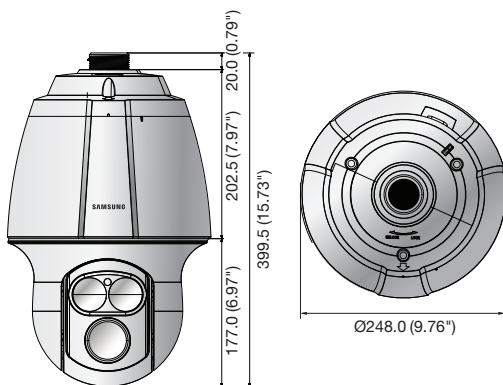

Dimensions

Unit : mm (inch)