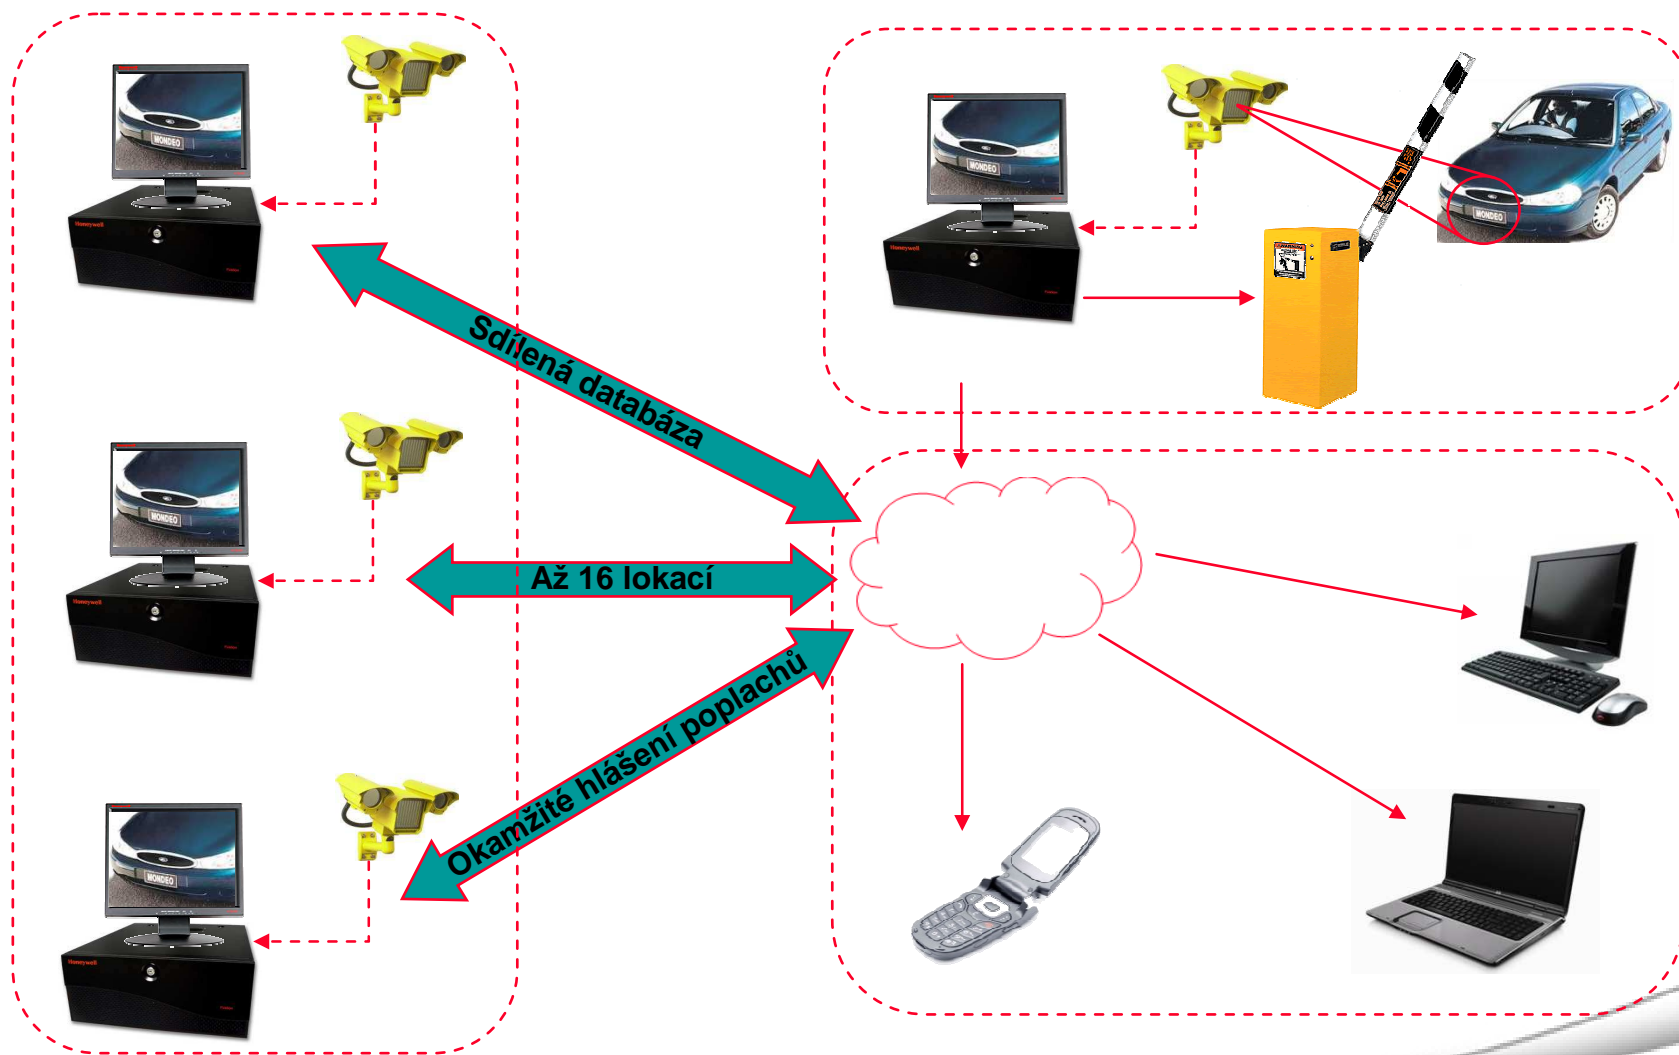

## Ukázka 8 – Otočení auta

---

(c) ActivEye 2003

## Ukázka 9 – Sledování pohybu

---

**ADI-OLYMPO**  
WHEN SECURITY MATTERS

# Systemový diagram – Fusion řešení

# Ukázka činnosti softwaru

The screenshot displays the Fusion ANPR Live 5.4 (build 1) software interface. The main window is titled "Lane 1 of 2 - Camera 1 of 1". On the left, there are two camera feeds: "Lane 1 of 2 - Camera 1 of 1" (top) and "Lane 2 of 2 - Camera 1 of 1" (bottom). The top feed shows a car with a green bounding box. The bottom feed shows a car with a license plate "8A4 1123". Below the bottom feed, the license plate is displayed as "8A4 1123" and "8A41123".