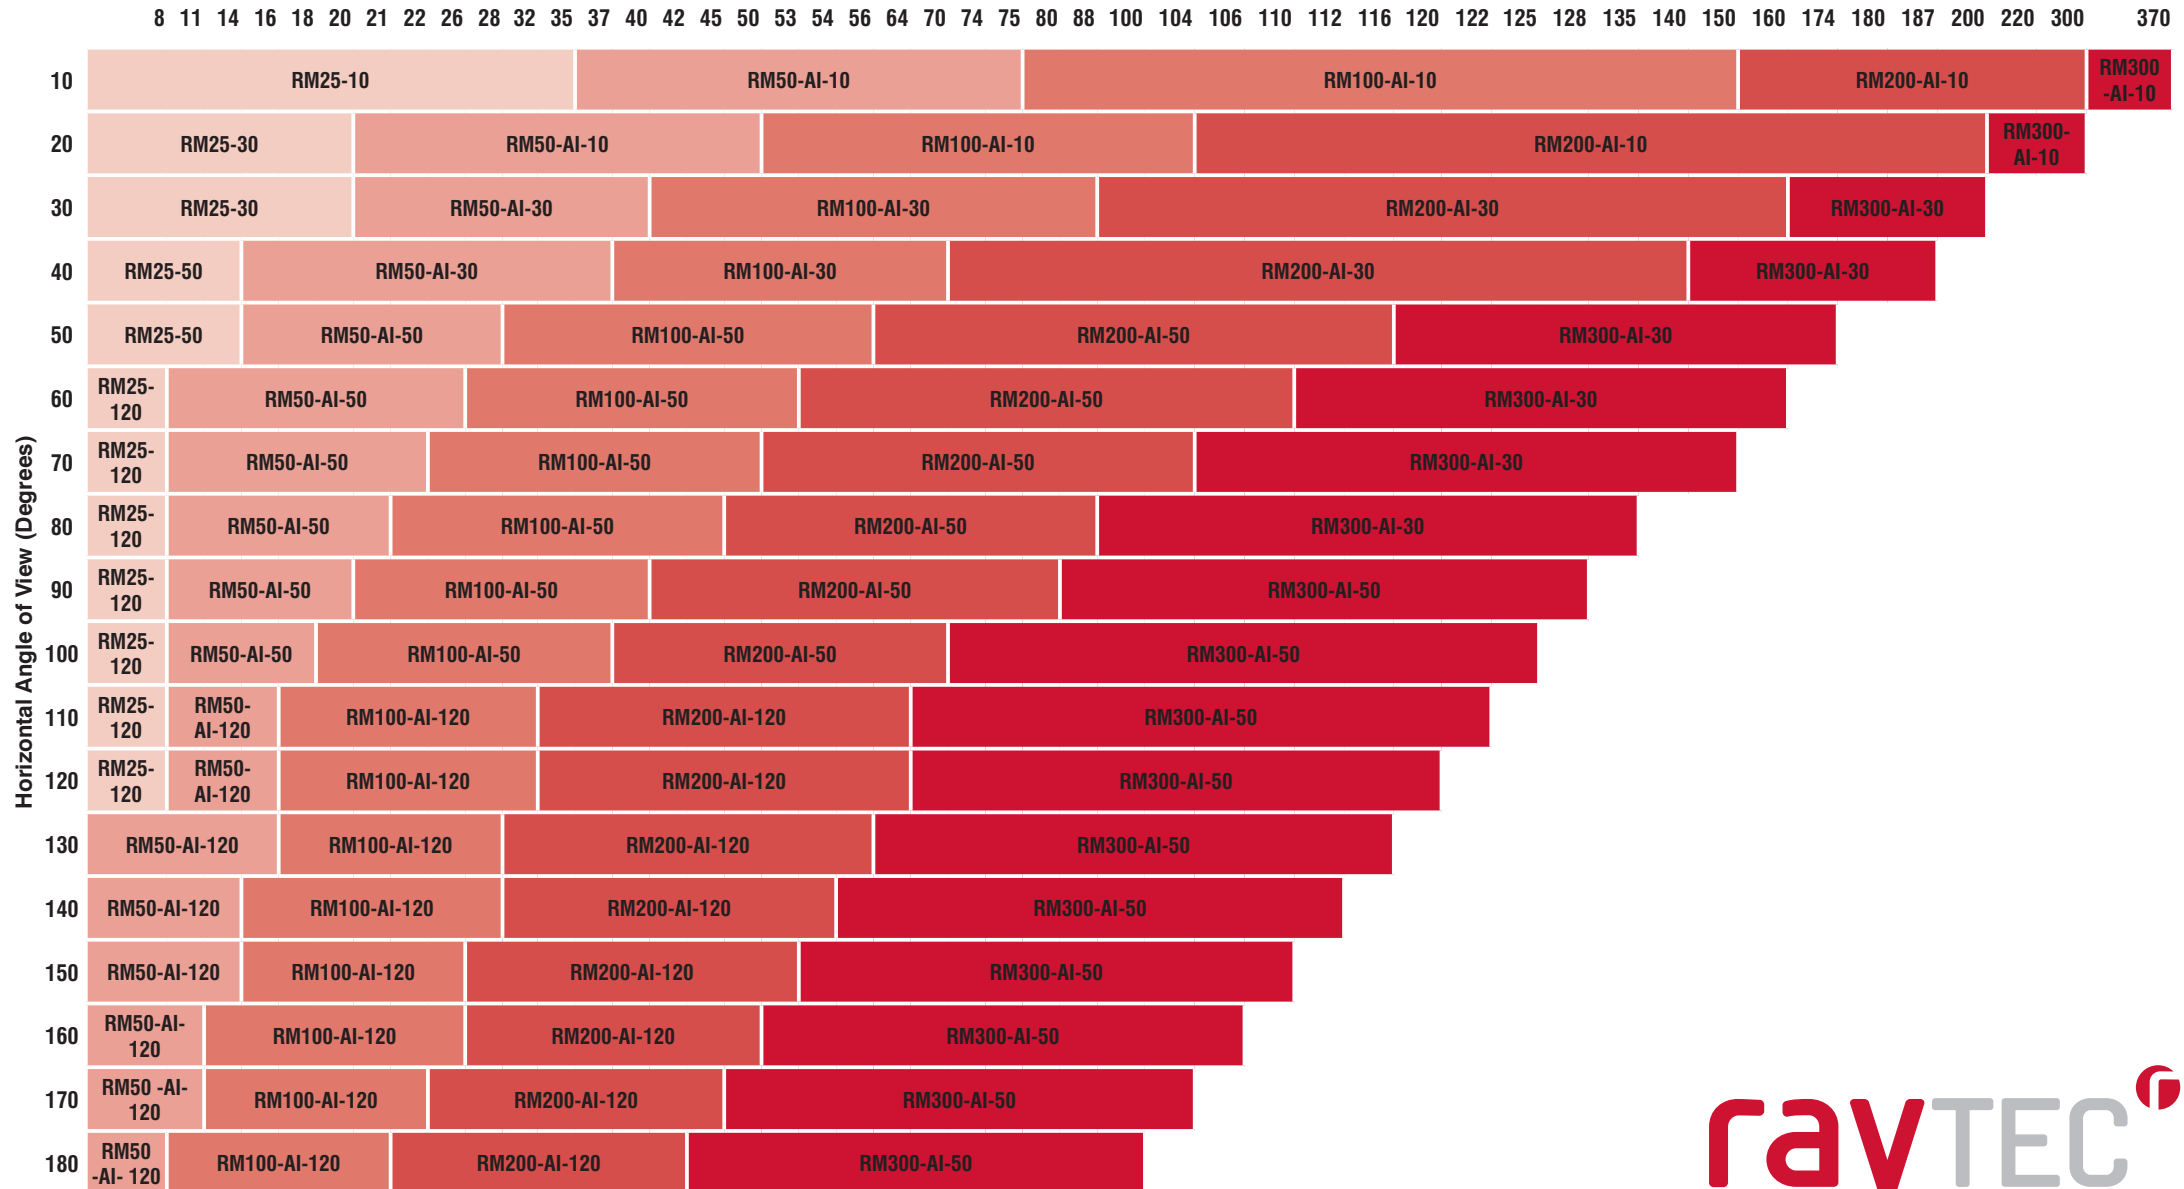

# rayMAX INFRA-RED DISTANCE CHART

Maximum Distance (Metres) (Not shown to scale)

Horizontal Angle of View (Degrees)

Europe / Middle East: Tel: +44 (0) 1670 520055 Email: sales@rayteccctv.com  
 Americas (Toll Free): Tel: +1 888 505 8335 Email: ussales@rayteccctv.com

# rayLUX WHITE-LIGHT DISTANCE CHART

Maximum Distance (Metres) (Not shown to scale)

Horizontal Angle of View (Degrees)

## Infra-Red

Maximum Distance (Metres) (Not shown to scale)

Horizontal Angle of View (Degrees)	8	14	16	20	28	30	32	40	50	60	80	150
10	RM25-F-10			RM50-F-10				RM100-F-10				
20	RM25-F-30			RM50-F-30				RM100-F-30				
30	RM25-F-30			RM50-F-30				RM100-F-30				
40	RM25-F-50		RM50-F-50			RM100-F-50						
50	RM25-F-50		RM50-F-50			RM100-F-50						
60	RM25-F-120	RM50-F-120	RM100-F-120									
70	RM25-F-120	RM50-F-120	RM100-F-120									
80	RM25-F-120	RM50-F-120	RM100-F-120									
90	RM25-F-120	RM50-F-120	RM100-F-120									
100	RM25-F-120	RM50-F-120	RM100-F-120									
110	RM25-F-120	RM50-F-120	RM100-F-120									
120	RM25-F-120	RM50-F-120	RM100-F-120									

## White-Light

Maximum Distance (Metres) (Not shown to scale)

Horizontal Angle of View (Degrees)	7	10	12	15	17	25	35	50	100
10	RL25-F-10					RL50-F-10			RL100-F-10
20	RL25-F-30				RL50-F-30			RL100-F-30	
30	RL25-F-30				RL50-F-30			RL100-F-30	
40	RL25-F-50			RL50-F-50			RL100-F-50		
50	RL25-F-50			RL50-F-50			RL100-F-50		
60	RL25-F-120	RL50-F-120	RL100-F-120						
70	RL25-F-120	RL50-F-120	RL100-F-120						
80	RL25-F-120	RL50-F-120	RL100-F-120						
90	RL25-F-120	RL50-F-120	RL100-F-120						
100	RL25-F-120	RL50-F-120	RL100-F-120						
110	RL25-F-120	RL50-F-120	RL100-F-120						
120	RL25-F-120	RL50-F-120	RL100-F-120						