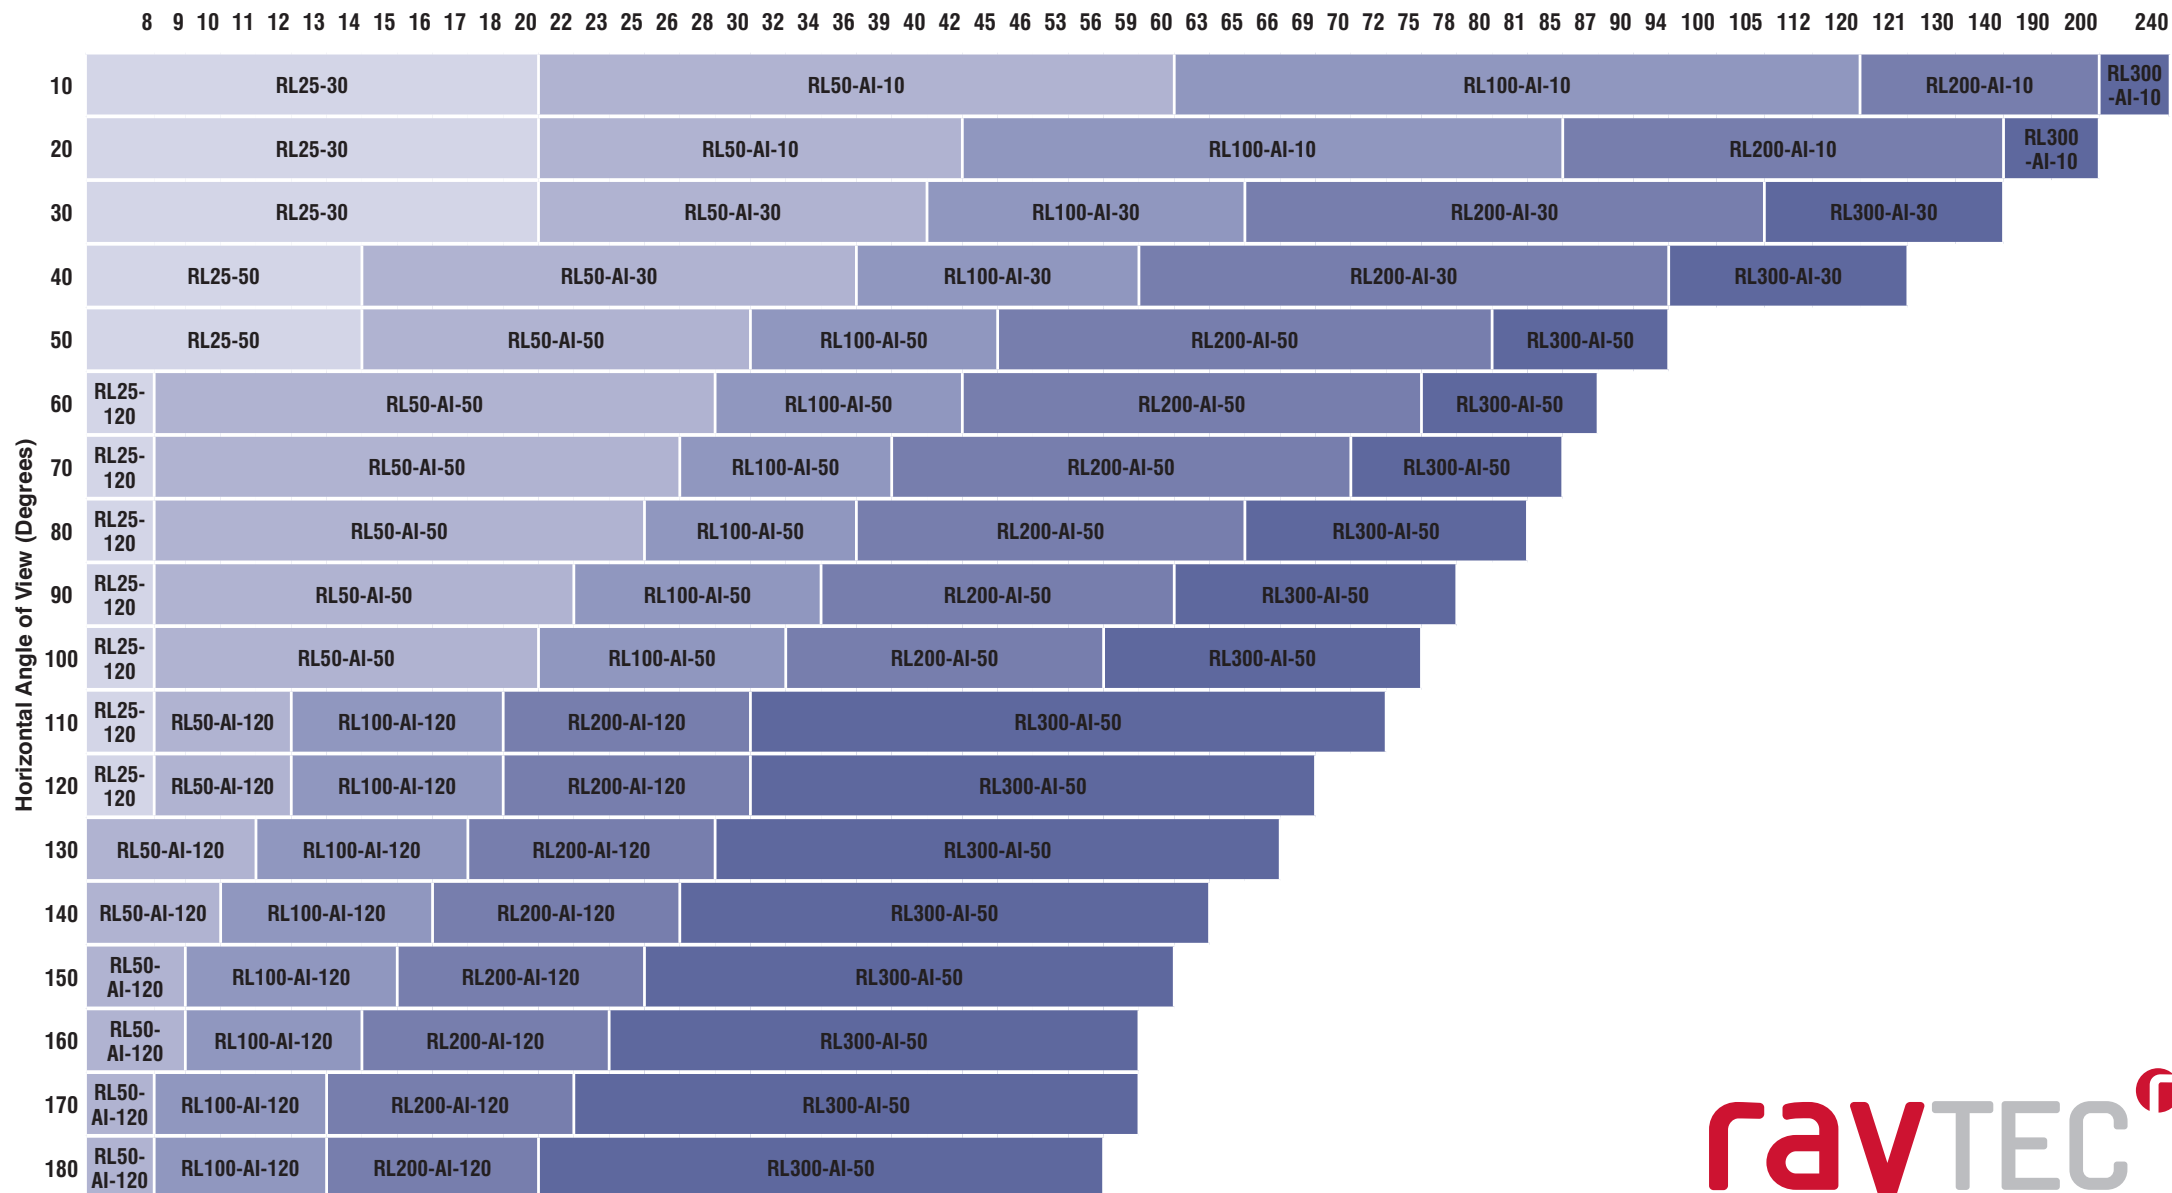

# rayMAX INFRA-RED DISTANCE CHART

Maximum Distance (Metres) (Not shown to scale)

Horizontal Angle of View (Degrees)

Europe / Middle East: Tel: +44 (0) 1670 520055 Email: sales@rayteccctv.com  
 Americas (Toll Free): Tel: +1 888 505 8335 Email: ussales@rayteccctv.com

# rayLUX WHITE-LIGHT DISTANCE CHART

Maximum Distance (Metres) (Not shown to scale)

Horizontal Angle of View (Degrees)

## Infra-Red

Maximum Distance (Metres) (Not shown to scale)

Horizontal Angle of View (Degrees)	8	14	16	20	28	30	32	40	50	60	80	150
10	RM25-F-10			RM50-F-10				RM100-F-10				
20	RM25-F-30			RM50-F-30				RM100-F-30				
30	RM25-F-30			RM50-F-30				RM100-F-30				
40	RM25-F-50		RM50-F-50			RM100-F-50						
50	RM25-F-50		RM50-F-50			RM100-F-50						
60	RM25-F-120	RM50-F-120	RM100-F-120									
70	RM25-F-120	RM50-F-120	RM100-F-120									
80	RM25-F-120	RM50-F-120	RM100-F-120									
90	RM25-F-120	RM50-F-120	RM100-F-120									
100	RM25-F-120	RM50-F-120	RM100-F-120									
110	RM25-F-120	RM50-F-120	RM100-F-120									
120	RM25-F-120	RM50-F-120	RM100-F-120									

## White-Light

Maximum Distance (Metres) (Not shown to scale)

Horizontal Angle of View (Degrees)	7	10	12	15	17	25	35	50	100
10	RL25-F-10					RL50-F-10			RL100-F-10
20	RL25-F-30				RL50-F-30			RL100-F-30	
30	RL25-F-30				RL50-F-30			RL100-F-30	
40	RL25-F-50			RL50-F-50			RL100-F-50		
50	RL25-F-50			RL50-F-50			RL100-F-50		
60	RL25-F-120	RL50-F-120	RL100-F-120						
70	RL25-F-120	RL50-F-120	RL100-F-120						
80	RL25-F-120	RL50-F-120	RL100-F-120						
90	RL25-F-120	RL50-F-120	RL100-F-120						
100	RL25-F-120	RL50-F-120	RL100-F-120						
110	RL25-F-120	RL50-F-120	RL100-F-120						
120	RL25-F-120	RL50-F-120	RL100-F-120						