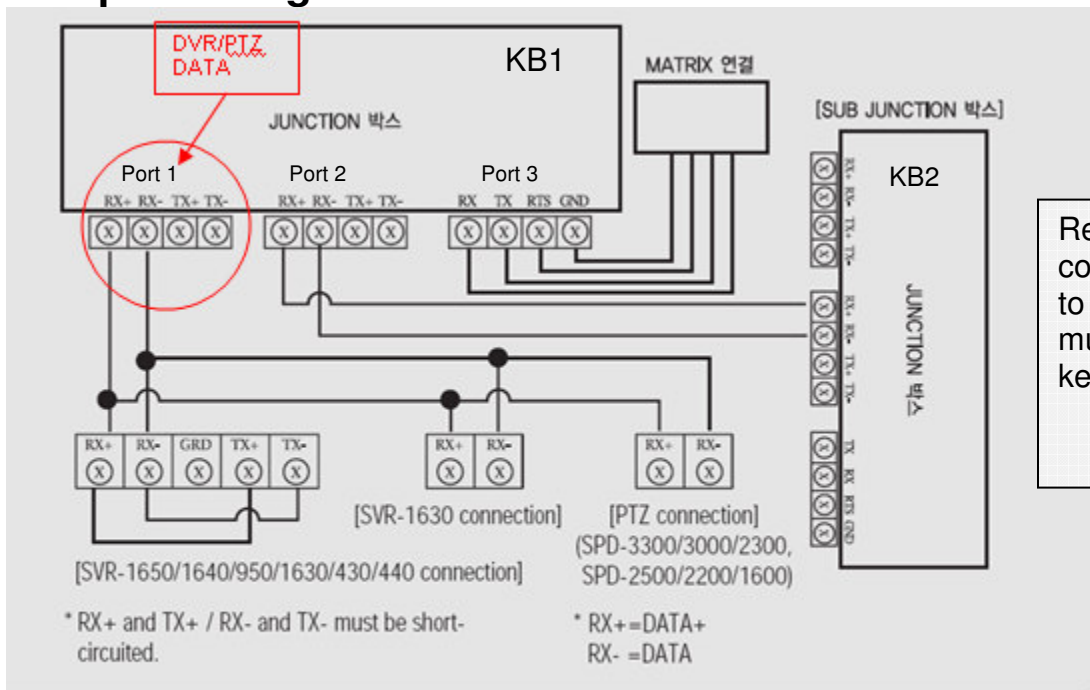

SAMSUNG TECHWIN

Premium Technology

Controller SCC-3100a Setup & Wiring

All supported SPEED DOME functions can be controlled when the PTZ camera is connected through the SVR-1650/1640/950.