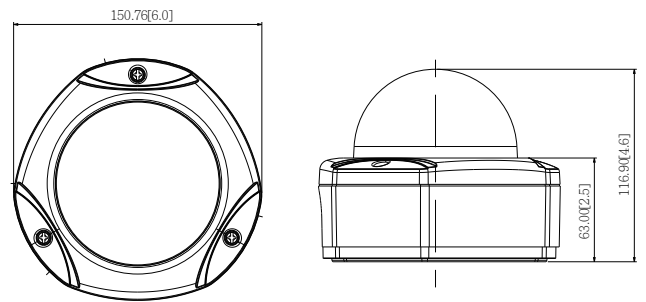

PHOTO INDICATION

DIMENSION DIAGRAM

Unit: mm [inch]

ACCESSORY OPTIONS

Dome Cover		
PDCX-1101		4-inch, smoke, vandal proof

Popular Mounting Solutions		
Surface	Accessories not required	
Wall	PMAX-0308	
Pendant	PMAX-0101 PMAX-0103	
Corner	PMAX-0101 PMAX-0303 PMAX-0402	
Pole	PMAX-0101 PMAX-0303 PMAX-0503	
Flush	PMAX-1003	

• Interface

Local Storage	MicroSDHC memory card slot (card not included)
---------------	--

• General

Power Source / Consumption	PoE Class 2 (IEEE802.3af) / 5.18 W (IR on)
Weight	1015 g (2.24 lb)
Dimensions (Ø x H)	150.76 mm x 116.9 mm (6" x 4.6")
Environmental Casing	Weatherproof (IP66 rated); Transparent vandal proof dome cover (IK10 rated)
Mount Type	Surface, Pendant, Wall, Corner, Pole, Flush
Operating Temperature	-20°C ~ 50°C (-4°F ~ 122°F)
Operating Humidity	10% ~ 85% RH
Approvals	CE (EN 55022 Class B, EN 55024), FCC (Part15 Subpart B Class B), IK10, IP66