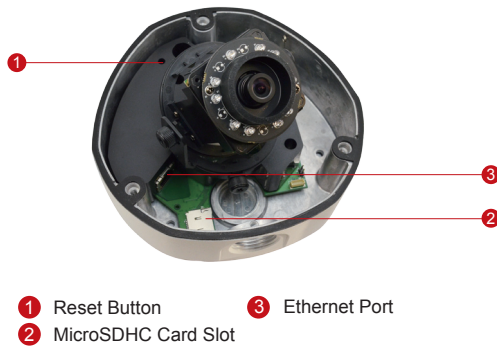

E82

3MP Outdoor Dome with D/N, IR, Basic WDR, Vari-focal lens

- Progressive Scan CMOS
- Day and night function with mechanical IR cut filter
- Minimum illumination 0 lux with IR LED on
- Built-in f2.8~12mm / F1.4 Megapixel vari-focal lens
- 15 fps at 2048 x 1536 resolution
- Selectable H.264 HP, MJPEG compressions with dual streaming
- Video motion detection
- Basic WDR
- Vandal proof IK10 rated and weatherproof IP66 rated casing
- Powered by PoE Class 2

PHOTO INDICATION

DIMENSION DIAGRAM

Unit: mm [inch]

ACCESSORY OPTIONS

Dome Cover		
PDCX-1101		4-inch, smoke, vandal proof

Popular Mounting Solutions		
Surface	Accessories not required	
Wall	PMAX-0308	
Pendant	PMAX-0101 PMAX-0103	
Corner	PMAX-0101 PMAX-0303 PMAX-0402	
Pole	PMAX-0101 PMAX-0303 PMAX-0503	
Flush	PMAX-1003	

PRODUCT SPECIFICATION

E82

• Device

Device Type	Outdoor Dome Camera
Image Sensor	Progressive Scan CMOS
Day / Night	Yes
Minimum Illumination	Color: 0.1 lux at F1.4 (30 IRE, 2400°K); B/W: 0 lux (IR LED on)
Color to B/W switch	ISP based switch, configurable
Mechanical IR Cut Filter	Yes
IR Sensitivity Range	700~1100nm
IR LED	IR LED x 15 (850nm)
IR Working Distance	15 m (0 lux, 30 IRE, Max exposure gain)
Electronic Shutter	1/5 ~ 1/2,000 sec (manual mode); 1/5 ~ 1/10,000 sec (auto mode)

• Interface

Local Storage	MicroSDHC memory card slot (card not included)
---------------	--

• General

Power Source / Consumption	PoE Class 2 (IEEE802.3af) / 5.18 W (IR on)
Weight	1015 g (2.24 lb)
Dimensions (Ø x H)	150.76 mm x 116.9 mm (6" x 4.6")
Environmental Casing	Weatherproof (IP66 rated); Transparent vandal proof dome cover (IK10 rated)
Mount Type	Surface, Pendant, Wall, Corner, Pole, Flush
Operating Temperature	-20°C ~ 50°C (-4°F ~ 122°F)
Operating Humidity	10% ~ 85% RH
Approvals	CE (EN 55022 Class B, EN 55024), FCC (Part15 Subpart B Class B), IK10, IP66