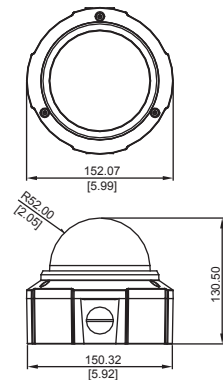

PHOTO INDICATION

- 1 Ethernet Port
- 2 Reset Button
- 3 Power Button
- 4 Audio & Digital Input / Output
- 5 DC 12V Power Input
- 6 MicroSD / MicroSDHC Card Slot

DIMENSION DIAGRAM

Unit: mm [inch]

ACCESSORY OPTIONS

* For more mounting solutions, please refer to Mounting Accessory section of Buyer's Guide or Project Planner on www.acti.com

PRODUCT SPECIFICATION

TCM-7811

• Device

Device Type	Fixed Dome Camera
Image Sensor	Progressive Scan CCD
Sensor Size	1/3" (4.8 x 3.6 mm)
Horizontal Resolution	900 TVL
Day / Night	Yes
Minimum Illumination	Color: 0.15 lux at F1.2 (30 IRE, Max. AGC); B/W: 0 lux (IR LED on)
Color to B/W switch	CDS sensor based switch, configurable; DSP based switch, configurable
Mechanical IR Cut Filter	Yes
IR Sensitivity Range	700 - 1100 nm
IR LED	IR LED x 31 (850 nm)
IR Working Distance	40 m (0 lux, 30 IRE, Max Exposure Gain)
Electronic Shutter	1/60 - 1/10,000 sec (60Hz); 1/50 - 1/10,000 sec (50Hz) (manual mode) 2 - 1/100,000 sec (auto mode)

• Interface

Digital Input	1, terminal block
Digital Output	1, terminal block
Local Storage	MicroSD / MicroSDHC memory card slot (card not included)

• General

Power Source / Consumption	PoE Class 3 (IEEE802.3af) / 11.52 W (heater and fan off) PoE Class 3 (IEEE802.3af) / 12.96 W (fan on) DC 12V / 8.76 W (heater and fan off) DC 12V / 10.8 W (heater and fan on) (adapter not included)
Weight	1420 g (3.13 lb)
Dimensions (Ø x H)	152.00 mm x 131.50 mm (5.98" x 5.18")
Environmental Casing	Weatherproof (IP66 rated); Transparent vandal proof dome cover, up to 1743.68 kgF (3844.16 lbF), IK10
Mount Type	Surface, Pendant, Wall, Corner, Pole, Flush
Operating Temperature	-30 °C ~ 50 °C (-22 °F ~ 122 °F) for DC 12V -5 °C ~ 50 °C (23 °F ~ 122 °F) for PoE
Operating Humidity	10% ~ 85% RH
Approvals	Camera: CE, FCC, IP66