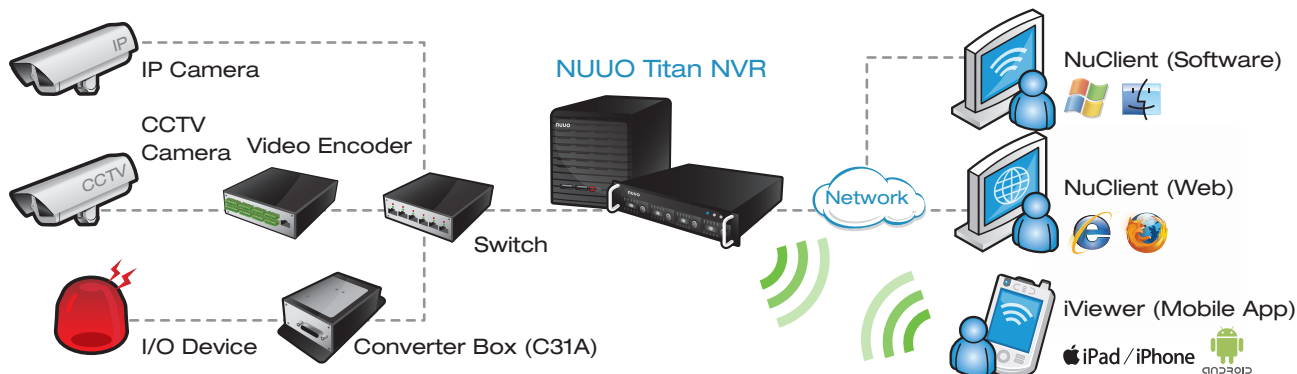

*Max recording throughput (250 Mbps): Approx. 64ch 5-Megapixel H.264 cameras at 10 fps when server is streaming out 16 channels of live video without playback.
Optimal recording throughput (150 Mbps): Approx. 64ch 2-Megapixel H.264 cameras at 15 fps when server is streaming out 128 channels of live video and 16 channel playback.

About NUUO

Founded in 2004, NUUO Inc. is one of the leading global surveillance solution providers known for its reliability, prompt service and innovative spirit. NUUO's VMS and NVR solutions offer comprehensive recording, monitoring, and seamless 3rd party solution integration for IP and analog cameras.