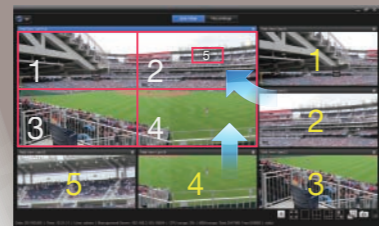

Feature Highlights

- Linux based
- Windows and Mac compatible
- 250 Mbps recording throughput guaranteed
- Centralized viewing with 400 channels of live view
- NUUO Image Fusion Technology – stitch up to 10 cameras together to form a consecutive single view for easier viewing
- Panorama 360° PTZ (ImmerVision and VIVOTEK fisheye)
- NUUO Fisheye camera dewarp
- Support Stream Profile for remote live view bandwidth control (Original / 500 kbps / 100 kbps)
- Auto and simultaneously switch stream profile
- Digital and Optical PTZ
- Preset point and Patrol support
- Popup event playback
- Centralized E-map
- Centralized I/O panel and event panel
- Public View and private View for each user
- View tour to loop through selected views
- Instant playback
- Save video clips into AVI, ASF or MOV format
- Intelligent motion / event search in playback
- Twin Clients to support identical, full featured software client and web client
- Joystick support
- Full SDK support
- Supports NTP Internet time server
- Support mobile client for iPhone / iPad / Android
- Redundant power (NT-8040RP only)

Stable Recording with File Ring

NUUO Titan NVR utilizes NUUO's own innovative File Ring technology to achieve stable, constant recording performance. Engineered from scratch, the File Ring is designed to handle high megapixel recordings and guarantee data throughput bandwidth.

Revolutionary Image Fusion

No more blind spots. NUUO engineered Image Fusion Technology to manipulate camera views so changing viewing angle and size is as simple as ever. Stitch multiple camera views together to form an unified single view from up to 10 different cameras. Monitoring long corridors or hallways is easier than ever.