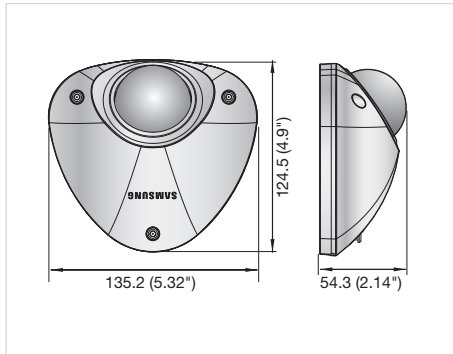

Dimensions

Unit : mm (inch)

The Eco mark represents Samsung Techwin's will to create environment-friendly products, and indicates that the product satisfies the EU RoHS Directive.

Design and specifications are subject to change without notice.

DISTRIBUTED BY

SAMSUNG TECHWIN CO., LTD.

6, Pangyo-ro 319beon-gil, Bundang-gu, Seongnam-si, Gyeonggi-do, SEOUL 463-400 Rep. of KOREA

Tel : +82-70-7147-8741~8749, 8752~8760 Fax : +82-31-8018-3745 www.samsungsecurity.com www.samsungcctv.com

SAMSUNG TECHWIN AMERICA INC.

SAMSUNG TECHWIN EUROPE LTD.

2nd floor No5, The Height, Brookland, Weybridge, Surrey, U.K.
KT13 0NY
Tel : +44-1932-82-6700 Fax : +44 1932 82 6701

SHANGHAI SAMSUNG TECHWIN CO., LTD.

SAMSUNG TECHWIN