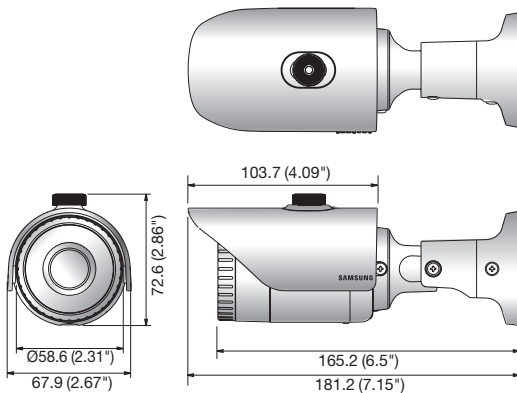

Dimensions

Unit : mm (inch)

SCO-6023RN/P

VIDEO	
Imaging Device	1/2.9" 2M CMOS
Total Pixels	2,000(H) x 1,121(V) 2.24M pixels
Effective Pixels	1,984(H) x 1,105(V) 2.19M pixels
Scanning System	Progressive scan
Min. Illumination	Color : 0.25Lux (F2.1) B/W : 0Lux (IR LED on)
S / N Ratio	52dB (AGC off, Weight on)
Video Output	BNC (AHD, CVBS selectable)
Resolution	1920 x 1080
Max. Framerate	30fps@1080p, 30fps@720p
LENS	
Focal Length (Zoom Ratio)	4mm fixed
Max. Aperture Ratio	F2.1
Angular Field of View	H : 72.2° / V : 52.9° / D : 94.3°
Min. Object Distance	0.5m (1.64ft)
Focus Control	Manual
Lens Type	Fixed
Mount Type	Board-in type
OPERATIONAL	
On Screen Display	English, Japanese, Spanish, French, Portuguese, Korean, German, Italian, Russian, Polish, Czech, Romanian, Serbian, Swedish, Danish, Turkish
Camera Title	Off / On (Displayed 15 characters)
Day & Night	Auto (ICR) / Color / B/W
Backlight Compensation	Off / User BLC / HLC
Wide Dynamic Range	DWDR
Digital Noise Reduction	SSNRIV (Off / On)
Defog	Off / Auto / Manual
Motion Detection	Off / On (4 zones)
Privacy Masking	Off / On (4 zones rectangle)
Gain Control	Off / Low / Middle / High
White Balance	ATW / Outdoor / Indoor / Manual / AWC (1,800K° ~ 10,500K°)
Electronic Shutter Speed	1sec ~ 1/12,000sec
Reverse	Off / H-Rev / V-Rev / HV-Rev
Profile	Basic, Day & Night, Backlight, Indoor, User
Remote Control Interface	Coaxial control
Protocol	Coax : NTSC/PAL - Samsung CCVC, Pelco-C (Coaxitron), AHD - ACP (AHD Coax Protocol)
IR Distance	20m (65.62ft)
Video Transmission Distance	500m (1,640.42ft) (75-5 coaxial cable)
ENVIRONMENTAL	
Operating Temperature / Humidity	-30°C ~ +55°C (-22°F ~ +131°F) / Less than 90% RH *Start up should be done at above -10°C (+14°F)
Ingress Protection	IP66
ELECTRICAL	
Input Voltage / Current	12V DC ±10%
Power Consumption	Max. 4.2W
MECHANICAL	
Color / Material	Dark gray / Plastic
Dimensions (WxH)	Ø58.6 x 165.2mm (Ø2.31" x 6.5") (Without sunshield)
Weight	208g (0.46 lb)

* The latest product information / specification can be found at www.samsungsecurity.com