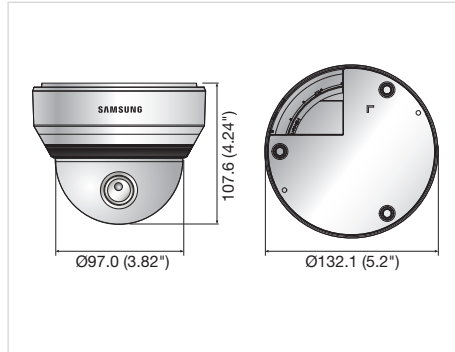

Dimensions

Unit : mm (inch)