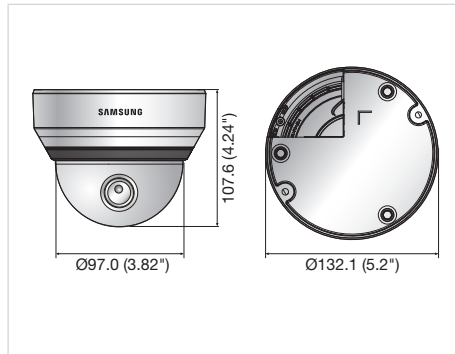

Dimensions

Unit : mm (inch)