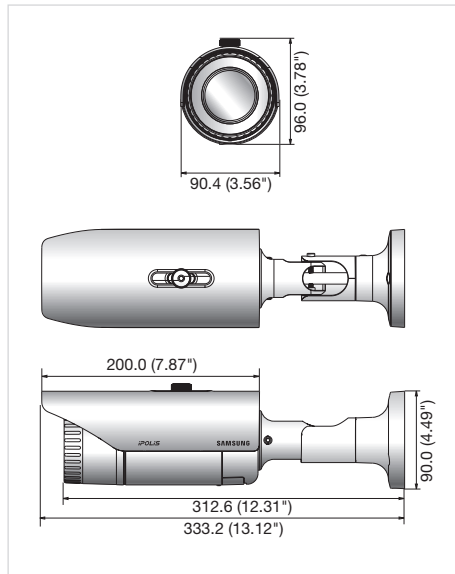

Dimensions

Unit : mm (inch)

SNO-7084RN/P