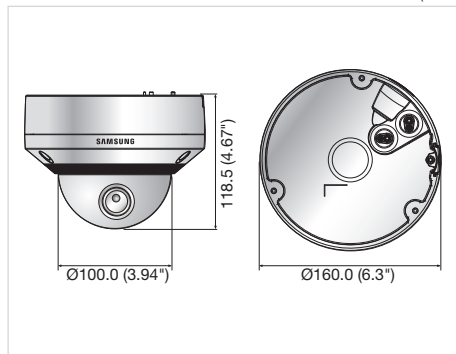

Dimensions

Unit : mm (inch)