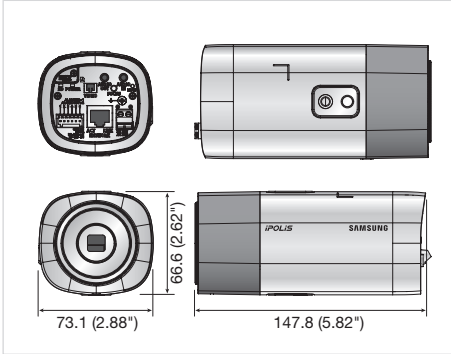

Dimensions

Unit : mm (inch)

Accessory (Optional)

VIDEO	
Imaging Device	1/2.8" PS 3.2M CMOS
Total Pixels	2,065(H) x 1,565(V)
Effective Pixels	2,065(H) x 1,553(V)
Scanning System	Progressive
Min. Illumination	Color : 0.1Lux (F1.2, 50IRE), 0.06Lux (F1.2, 30IRE) B/W : 0.01Lux (F1.2, 50IRE), 0.006Lux (F1.2, 30IRE)
S / N Ratio	50dB
Video Output	CVBS : 1.0 Vp-p / 75Ω composite, 720 x 480(N), 720 x 576(P), for installation DIP connector type
LENS	
Focus Control	Simple focus (Motorized V/F) / Manual, Remote control via network (Manual, Simple focus, Day & Night)
Lens Type	Manual / DC auto iris, P-Iris
Mount Type	C / CS
OPERATIONAL	
Camera Title	Off / On (Displayed up to 45 characters)
Day & Night	Auto (ICR) / Color / B/W / External / Schedule
Backlight Compensation	Off / BLC / WDR
Wide Dynamic Range	120dB
Contrast Enhancement	SSDR (Samsung Super Dynamic Range) (Off / On)
Digital Noise Reduction	SSNRIII (2D+3D noise filter) (Off / On)
Digital Image Stabilization	Off / On
Defog	Off / Auto / Manual
Motion Detection	Off / On (4 zones with 4-sided polygon)
Privacy Masking	Off / On (32 zones with 4-sided polygon)
Gain Control	Off / Low / Middle / High
White Balance	ATW / AWC / Manual / Indoor / Outdoor
Electronic Shutter Speed	Minimum / Maximum / Anti flicker (1 ~ 1/12,000sec)
Flip / Mirror	Off / On
Intelligent Video Analytics	Tampering, Virtual line, Enter / Exit, Appear / Disappear, Audio detection, Face detection with metadata
Alarm I/O	Input 1ea / Output 1ea
Remote Control Interface	RS-485
RS-485 Protocol	Samsung-T/E, Pelco-P/D, Sungjin, Panasonic, Honeywell, AD, Vicon, GE, Bosch
Alarm Triggers	Motion detection, Tampering, Audio detection, Face detection, Network disconnection, Video analytics, Alarm input
Alarm Events	File upload via FTP and E-mail, Notification via E-mail, Local storage (SD/SDHC/SDXC) or NAS recording at Event, External output
NETWORK	
Ethernet	RJ-45 (10/100BASE-T)
Video Compression Format	H.264 (MPEG-4 part 10/AVC), MJPEG
Resolution	2048 x 1536, 1920 x 1080, 1600 x 1200, 1280 x 1024, 1280 x 960, 1280 x 720, 1024 x 768, 800 x 600, 800 x 450, 640 x 480, 640 x 360, 320 x 240, 320 x 180
Max. Framerate	H.264 : Max. 30fps@2048 x 1536, Max 60fps@the other resolutions MJPEG : Max. 10fps@2048 x 1536 Max. 15fps@1920 x 1080, 1600 x 1200, 1280 x 1024, 1280 x 960, 1280 x 720, 1024 x 768 Max. 30fps@800 x 600, 800 x 450, 640 x 480, 640 x 360, 320 x 240, 320 x 180
Smart Codec	Manual mode (Area-based : 5ea), Face detection mode
Video Quality Adjustment	H.264 : Compression level, Target bitrate level control, MJPEG : Quality level control
Bitrate Control Method	H.264 : CBR or VBR, MJPEG : VBR
Streaming Capability	Multiple streaming (Up to 10 profiles)
Audio In	Selectable (Mic in / Line in / Built-in mic), Supply voltage : 2.5V DC (4mA), Input impedance : approx. 2K Ohm
Audio Out	Line out (3.5mm mono jack), Max output level : 1 Vrms
Audio Compression Format	G.711 u-law / G.726 selectable, G.726 (ADPCM) 8KHz, G.711 8KHz G.726 : 16Kbps, 24Kbps, 32Kbps, 40Kbps
Audio Communication	Bi-directional audio
IP	IPv4, IPv6
Protocol	TCP/IP, UDP/IP, RTP(UDP), RTP(TCP), RTCP,RTSP, NTP, HTTP, HTTPS, SSL, DHCP, PPPoE, FTP, SMTP, ICMP, IGMP, SNMPv1/v2c/v3(MIB-2), ARP, DNS, DDNS, QoS, PIM-SM, UPnP, Bonjour
Security	HTTPS(SSL) login authentication, Digest login authentication IP address filtering, User access log, 802.1x authentication
Streaming Method	Unicast / Multicast
Max. User Access	15 users at unicast mode
Edge Storage	micro SD/SDHC/SDXC - Motion images recorded in the SDXC/SDHC/SD memory card can be downloaded NAS (Network Attached Storage)
Application Programming Interfac	ONVIF profile S, SUNAPI (HTTP API), SVNP 1.2
Webpage Language	English, French, German, Spanish, Italian, Chinese, Korean, Russian, Japanese, Swedish, Danish, Portuguese, Turkish, Polish, Czech, Rumanian, Serbian, Dutch, Croatian, Hungarian, Greek, Norwegian, Finnish
Web Viewer	Supported OS : Windows XP / VISTA / 7 / 8, MAC OS X 10.7 Supported Browser : Microsoft Internet Explorer (Ver. 10, 9, 8), Mozilla Firefox (Ver. 19, 18, 17, 16, 15, 14, 13, 12, 11, 10, 9), Google Chrome (Ver. 25, 24, 23, 22, 21, 20, 19, 18, 17, 16, 15), Apple Safari (Ver. 6.0.2(Mac OS X 10.8, 10.7 only), 5.1.7) * Mac OS X only
Central Management Software	SmartViewer, SSM
ENVIRONMENTAL	
Operating Temperature / Humidity	-10°C ~ +55°C (+14°F ~ +131°F) / Less than 90% RH
Storage Temperature / Humidity	-30°C ~ +60°C (-22°F ~ +140°F) / Less than 90% RH
ELECTRICAL	
Input Voltage / Current	24V AC, 12V DC, PoE (IEEE802.3af class3)
Power Consumption	Max. 11.1W (12V DC), Max. 12.6W (PoE), Max. 13.1W (24V AC, 50 ~ 60Hz)
MECHANICAL	
Color / Material	Black, Ivory / Aluminium, Plastic
Dimensions (WxHxD)	73.1 x 66.6 x 147.8mm (2.88" x 2.62" x 5.82")
Weight	430g (0.95 lb)