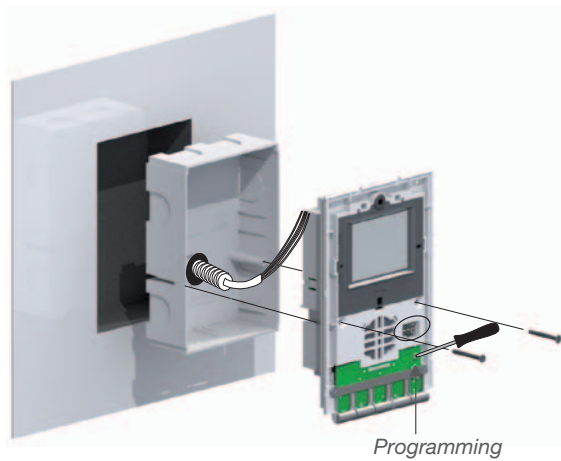

INSTALLATION

FLUSH

1. 1 Install FERMAX flush box (ref.5630) or a standard box (114x174x50mm).
2. 2 Fit the installation cables to the monitor connector.
3. 3 Screw the monitor to the flush box and program it with the house unit number.
4. 4 Mount the cover from the upper part and swing downwards to make it fit.

Once the cover is mounted, set the volume/scenes/colour level with the multifunction pushbuttons.