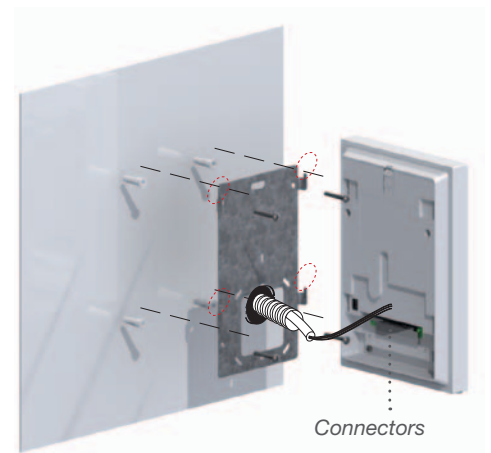

## FLUSH

- 1 Install FERMAX flush box (ref.5630) or a standard box (114x174x50mm).
- 2 Fit the installation cables to the monitor connector.
- 3 Screw the monitor to the flush box and program it with the house unit number.
- 4 Mount the cover from the upper part and swing downwards to make it fit.

Once the cover is mounted, set the volume/scenes/colour level with the multifunction pushbuttons.

## SURFACE

- 1 Screw monitor base to wall.
- 2 Fasten the installation cables to the connectors on the back of the monitor.

Anchor the monitor, fitting it to the tabs on the base.

- 3 Mount the front cover, securing it to the left and closing with a slight tilt.