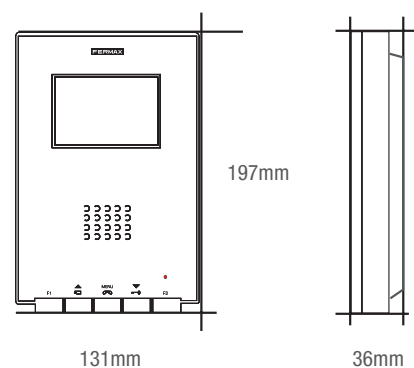

REFERENCES

ref.5614 VDS SURFACE iLOFT MONITOR
ref.5615 BUS2 SURFACE iLOFT MONITOR