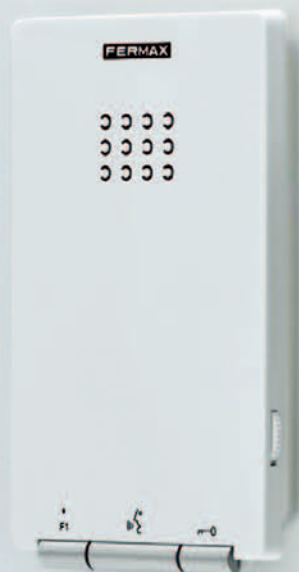

iLOFT TELEPHONE

THE PERFECT COMPLEMENT

An audio terminal for simpler installations or as a secondary unit. **Slim and light**, the iLOFT telephone represents the modesty of elegance.

Still, it is also a technological achievement of digital audio processing to ensure high-quality and echo and interference free communication.

Built in **signalling LEDs and clear iconography** for its pushbuttons make its operation and configuration extremely intuitive.

MEASURES (mm)

Telephone: 90x146,5x20.

REFERENCES

ref.5601 VDS iLOFT TELEPHONE

iLOFT
by **FERMAX**