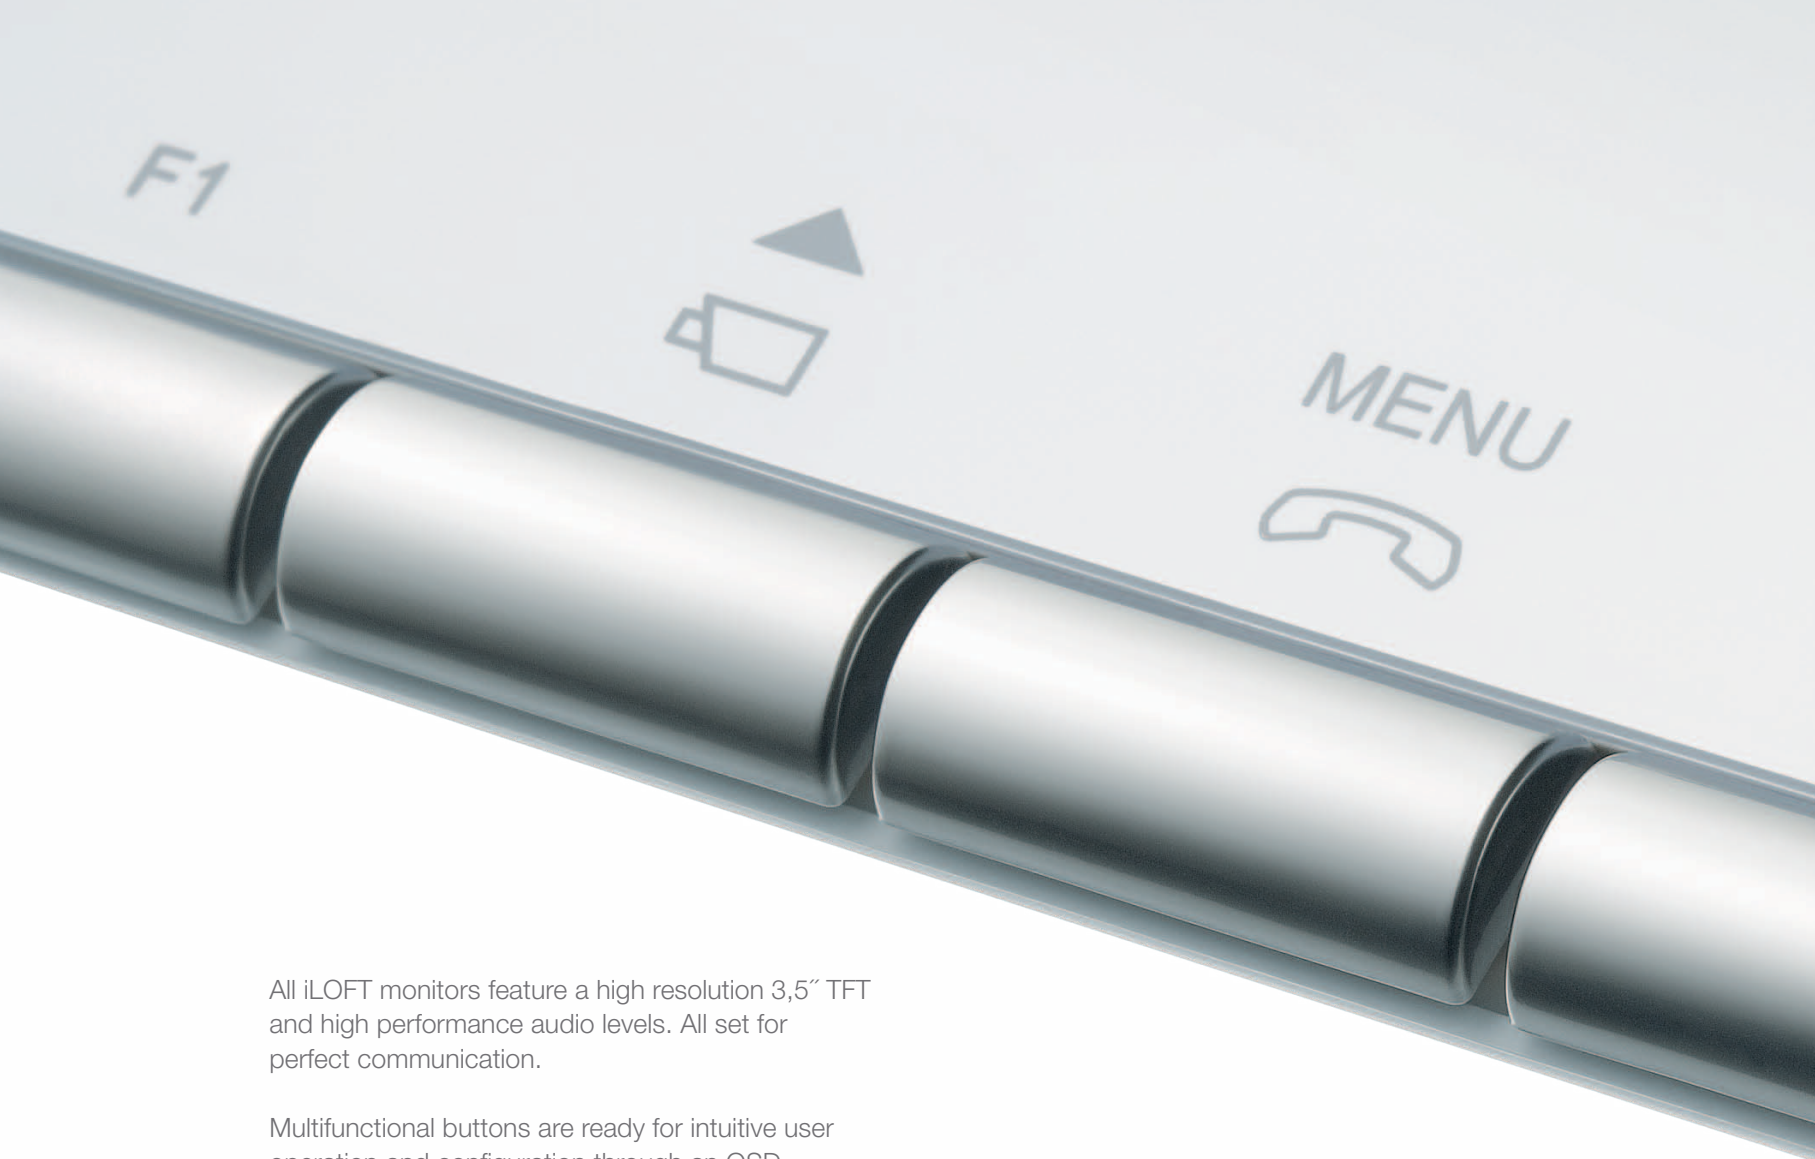

All iLOFT monitors feature a high resolution 3,5" TFT and high performance audio levels. All set for perfect communication.

Multifunctional buttons are ready for intuitive user operation and configuration through an OSD navigation menu.

The highest manufacturing standards for materials and finishes give iLOFT monitors a special touch.

Discover the iLOFT COLLECTION.