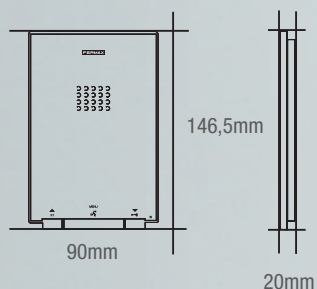

## MEASURES (mm)

Surface monitor: 131x197x36.

## MEASURES (mm)

Telephone: 90x146,5x20.

## MEASURES (mm)

Frame: 189x256x6.