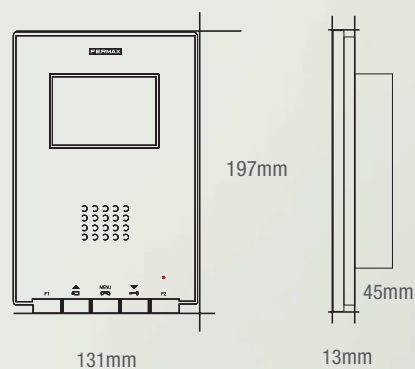

### MEASURES (mm)

Flush Monitor: 131x197x58.

FERMAX flush box: 108x158x45.

Universal flush box: 114x174x50.

## MEASURES (mm)

Surface monitor: 131x197x36.

## MEASURES (mm)

Telephone: 90x146,5x20.

## MEASURES (mm)

Frame: 189x256x6.