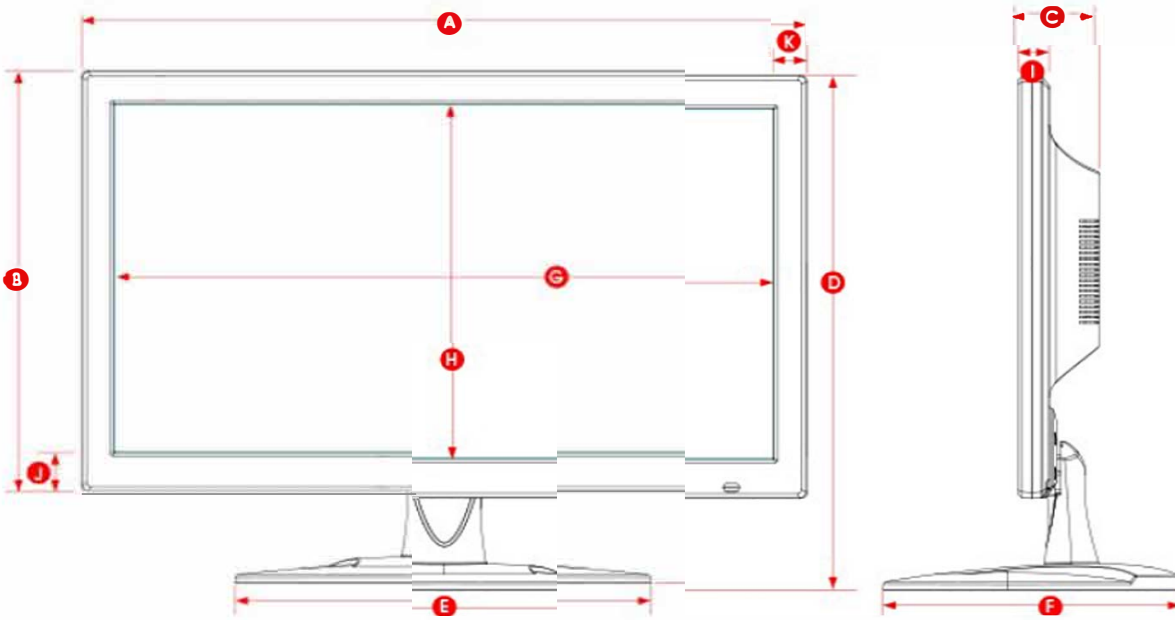

## WBXML2153

21.5" LED HD PRO-GRADE COLOUR MONITOR

This professional grade widescreen LED 21.5" colour monitor offers BNC, VGA & HDMI inputs. With an additional BNC looping output its versatility will allow it to work for any application. Boasting full HD 1920 x 1080p resolution this monitor will make your video come to life.

- 21.5" Diagonal Viewing Size
- Scale to 4:3 with the Touch of a Button
- 1920 X by 1080P Full HD Resolution
- Input, BNC, Audio, VGA, HDMI & S-Video
- Output, BNC & Audio
- Includes Audio and VGA Cables
- 2 Built-in Stereo Speakers
- 100mm x 100mm VESA Mounting Pattern
- Warranty - 30 Months

WIDTH: 516.6mm  
HEIGHT: 316.7mm  
DEPTH: 51.2mm  
WEIGHT: 2.6Kg

Letter	Model	WBXML1853		WBXML2153		WBXML2383	
		mm	inch	mm	inch	mm	inch
A	Width of monitor body	452.10	17.80	516.60	20.34	577.00	22.72
B	Height of monitor body	280.30	11.04	316.70	12.47	347.70	13.69
C	Depth of monitor body	50.90	2.00	51.20	2.02	51.20	2.02
D	Height of monitor on base	341.00	13.42	376.10	14.81	407.10	16.03
E	Width of base	260.00	10.23	260.00	10.23	260.00	10.23
F	Depth of base	185.00	7.28	185.00	7.28	185.00	7.28
G	Width of viewable area	422.50	16.63	477.80	18.81	531.40	20.92
H	Height of viewable area	243.10	9.57	269.30	10.60	298.90	11.77
I	Thickness of monitor	19.50	0.77	19.50	0.77	23.80	0.94
J	Bottom bezel width	20.60	0.81	25.40	1.00	38.50	1.52
K	Side bezel width	14.80	0.58	19.40	0.76	26.30	1.04