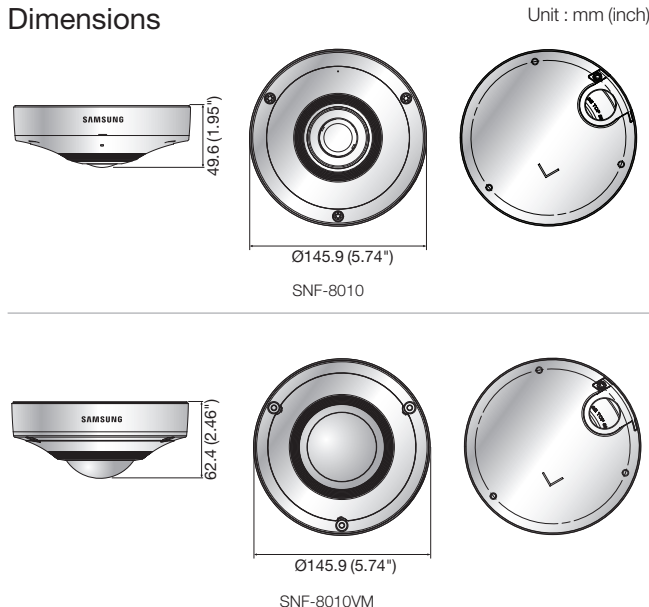

Dimensions

Accessories (Optional)

SNF-8010/8010VM