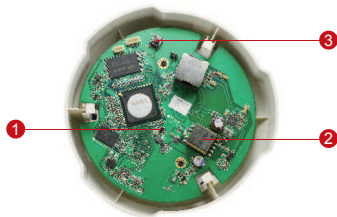

# E52

1MP Indoor Dome with D/N, IR,  
Basic WDR, Fixed lens

- Progressive Scan CMOS
- Minimum illumination 0 lux with IR LED on
- Built-in f3.6mm / F1.8 Megapixel fixed lens
- 30 fps at 1280 x 720 resolution
- Selectable H.264 HP, MJPEG compressions with dual streaming
- Powered by PoE Class 2
- Video motion detection
- Basic WDR

## PHOTO INDICATION

- 1 Power LED
- 2 Ethernet Port
- 3 Reset Button

#### • General

Power Source / Consumption	PoE Class 2 (IEEE802.3af) / 4.26 W (IR on)
Weight	292 g (0.64 lb)
Dimensions (Ø x H)	128 mm x 99 mm (5.04" x 3.90")
Mount Type	Surface, Pendant, Wall, Corner, Pole, Flush
Operating Temperature	-10 °C ~ 50 °C (14 °F ~ 122 °F)
Operating Humidity	10% ~ 85% RH
Approvals	CE (EN 55022 Class B, EN 55024), FCC (Part15 Subpart B Class B)