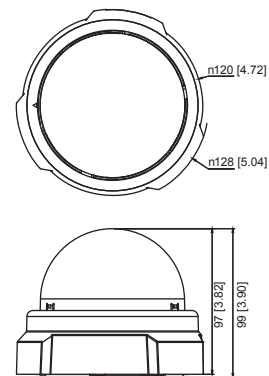

# E52

1MP Indoor Dome with D/N, IR,  
Basic WDR, Fixed lens

- Progressive Scan CMOS
- Minimum illumination 0 lux with IR LED on
- Built-in f3.6mm / F1.8 Megapixel fixed lens
- 30 fps at 1280 x 720 resolution
- Selectable H.264 HP, MJPEG compressions with dual streaming
- Powered by PoE Class 2
- Video motion detection
- Basic WDR

## DIMENSION DIAGRAM

Unit: mm [inch]

#### • Lens

Focal Length / Aperture	Fixed focal, f3.6 mm / F1.8
Iris	Fixed iris
Focus	Fixed focus
Lens Mount	Board Mount
Horizontal Viewing Angle	60.2°
Viewing Angle Adjustment	Pan: 0° - 330°; Tilt: 20° - 90°

#### • General

Power Source / Consumption	PoE Class 2 (IEEE802.3af) / 4.26 W (IR on)
Weight	292 g (0.64 lb)
Dimensions (Ø x H)	128 mm x 99 mm (5.04" x 3.90")
Mount Type	Surface, Pendant, Wall, Corner, Pole, Flush
Operating Temperature	-10 °C ~ 50 °C (14 °F ~ 122 °F)
Operating Humidity	10% ~ 85% RH
Approvals	CE (EN 55022 Class B, EN 55024), FCC (Part15 Subpart B Class B)