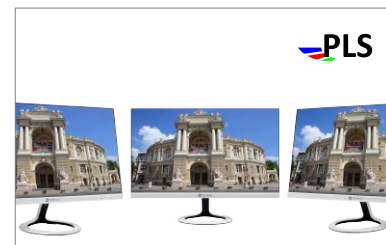

FM-24

A 24" borderless and streamline design FHD display with superior dynamic contrast ratio 100,000,000:1 for home and office multimedia applications.

AG Neovo FM-24 LED backlight display features a 1.5mm bezel width slim and lightweight design. The Full HD 1920 x 1080 resolution, incredibly high dynamic contrast ratio and PLS panel enable FM-24 to present vivid images from all viewing angles. With the built-in speakers, dual PC and HDMI input connectors makes FM-24 the excellent multimedia display for home and working environments.

- > 24" wide screen LED-backlit display
- > Available in white and black
- > PLS panel provides consistent and accurate colour from all viewing angles
- > 1920 x 1080 Full HD resolution
- > 1.5 mm borderless design for an invitingly modern appeal
- > Superior colour performance and colour contrast
- > HDMI input for Full HD connectivity with multi-media devices
- > Built-in speakers (2W x 2)
- > High intensity stand and base with skid proof design
- > Tilt capacity from -5° to 15°
- > Kensington® Security socket

1.5 mm borderless design for an invitingly modern appeal

Built-in HDMI input makes the FM-24 easy to be paired with Full HD multimedia devices

PLS panel provides superior clarity from all angles

User-friendly designed stand allows to tilt from -5° ~ 15°