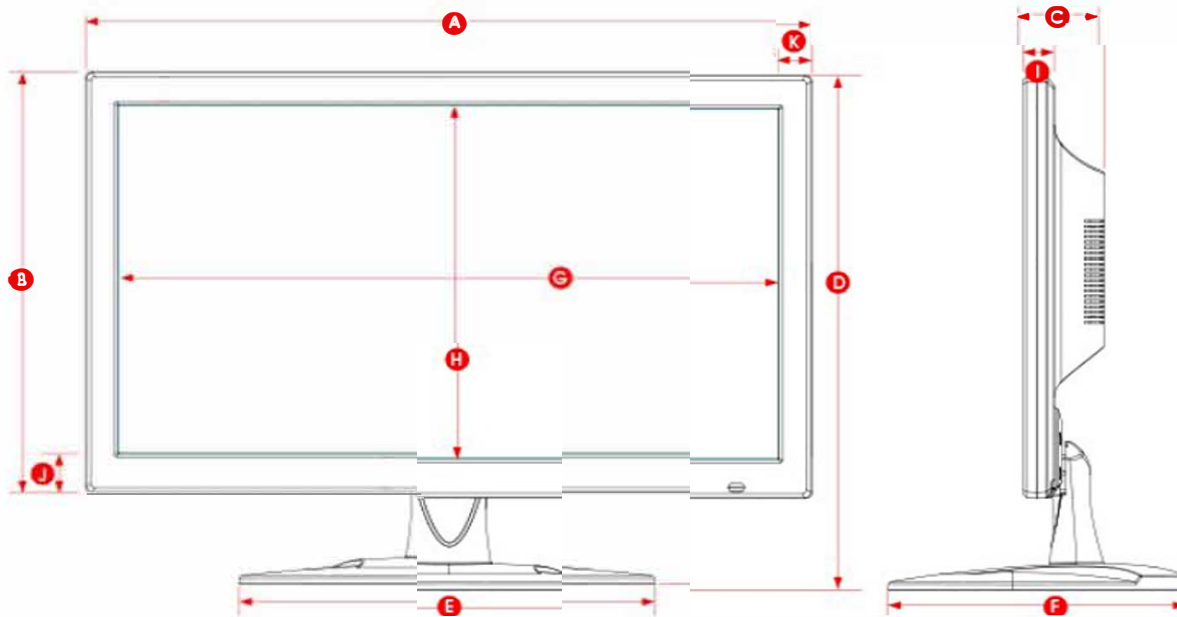

WBXML1853

18.5" LED HD PRO-GRADE COLOUR MONITOR

This professional grade widescreen LED 18.5" colour monitor offers BNC, VGA & HDMI inputs. With an additional BNC looping output its versatility will allow it to work for any application. Boasting 16.7 million colours & HD 720P Resolution this monitor will make your video come to life.

- 18.5" Diagonal Viewing Size
- Scale to 4:3 with the Touch of a Button
- HD 720P Resolution
- Input, BNC, Audio, VGA, HDMI & S-Video
- Output, BNC & Audio
- Includes Audio and VGA Cables
- 2 Built-in Stereo Speakers
- 100mm x 100mm VESA Mounting Pattern
- Warranty - 30 Months

WIDTH:	452.1mm
HEIGHT:	280.3mm
DEPTH:	50.9mm
WEIGHT:	2.1Kg

Letter	Dimension	WBXML1853		WBXML2153		WBXML2383	
		mm	inch	mm	inch	mm	inch
A	Width of monitor body	452.10	17.80	516.60	20.34	577.00	22.72
B	Height of monitor body	280.30	11.04	316.70	12.47	347.70	13.69
C	Depth of monitor body	50.90	2.00	51.20	2.02	51.20	2.02
D	Height of monitor on base	341.00	13.42	376.10	14.81	407.10	16.03
E	Width of base	260.00	10.23	260.00	10.23	260.00	10.23
F	Depth of base	185.00	7.28	185.00	7.28	185.00	7.28
G	Width of viewable area	422.50	16.63	477.80	18.81	531.40	20.92
H	Height of viewable area	243.10	9.57	269.30	10.60	298.90	11.77
I	Thickness of monitor	19.50	0.77	19.50	0.77	23.80	0.94
J	Bottom bezel width	20.60	0.81	25.40	1.00	38.50	1.52
K	Side bezel width	14.80	0.58	19.40	0.76	26.30	1.04