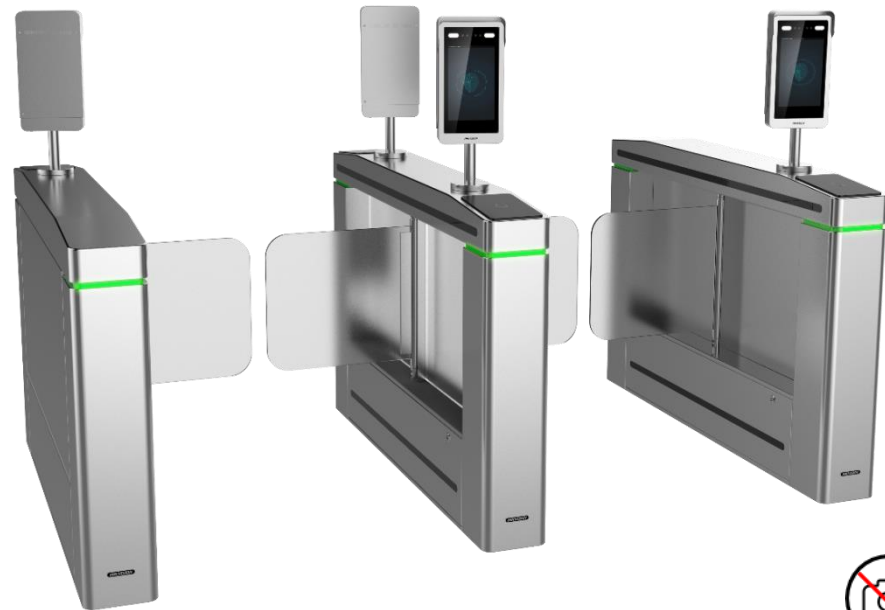

DeepInGo

Face recognition pedestrian gate

HIKVISION®

- 10,000 faces, 50,000 cards and 50,000 events adopt deep learning algorithm, more fast and accurate

- 30 - 40 passage frequency

RS232 communication between face recognition terminal and swing barrier

IP54

See Far, Go Further