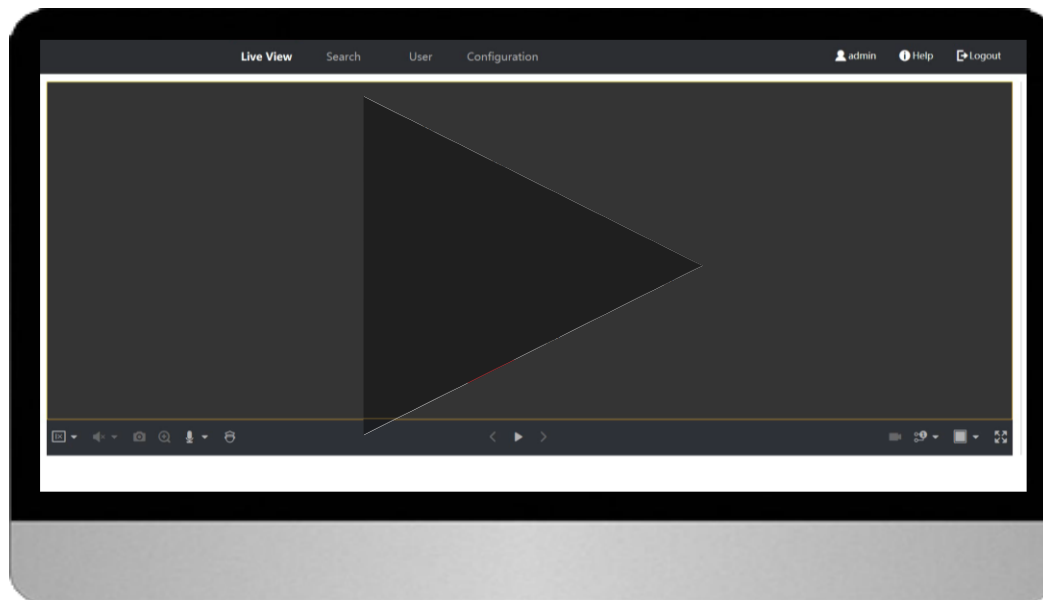

Web Management

HIKVISION®

Live View

- Live view, capture, recording
- Unlock,
- Mute, etc.

Search

- Search events / logs based on Employee ID / name / card ID / time.

User

- Add / edit / delete / Search / view user information of the access control device.

Configuration

- System Settings / Network Basic Settings / Advanced functions / etc.

See Far, Go Further

Note: DS-K1T331 / DS-K1T671 / DS-K5671 series will support web management with firmware Jul, 2020.