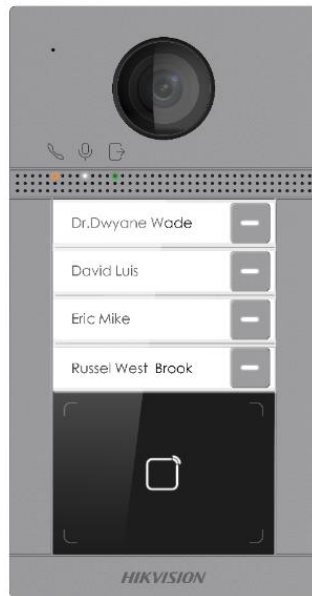

# New IP Villa Door Station product

**HIKVISION**

DS-KV6113 Series

DS-KABV6113-RS for surface mounting

DS-KV8113 Series

DS-KABV8113-RS for flush / surface mounting

High cost-effective

Provide 1~4 buttons and card reader

Easy use

Web configuration, IP65, IK08, standard POE

HD view and wide Angle

2MP, Wide Angle H:129° V: 75°

Ready for wireless connection

Wi-Fi Supported 2.4GHz

**Notes:** DS-KV6113 series only support 1 button, can't support IK08, card reader & Wi-Fi are option,