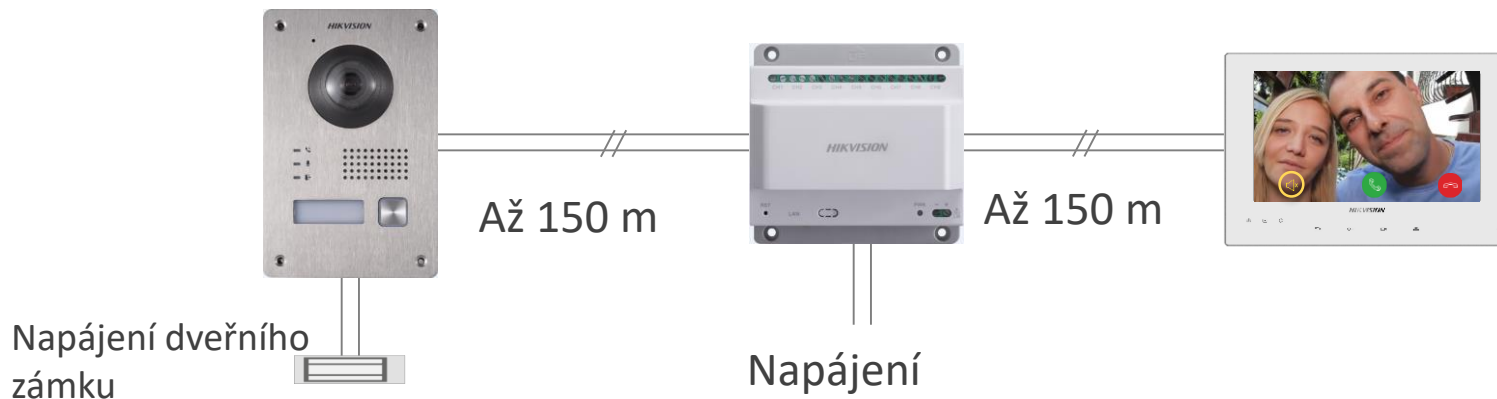

Dvoudrátový IP video intercom

HIKVISION®

Audio, Video, Data a Napájení pouze po dvou drátech

Možnost upgradovat na Videotelefon
i z klasického zvonkového tlačítka