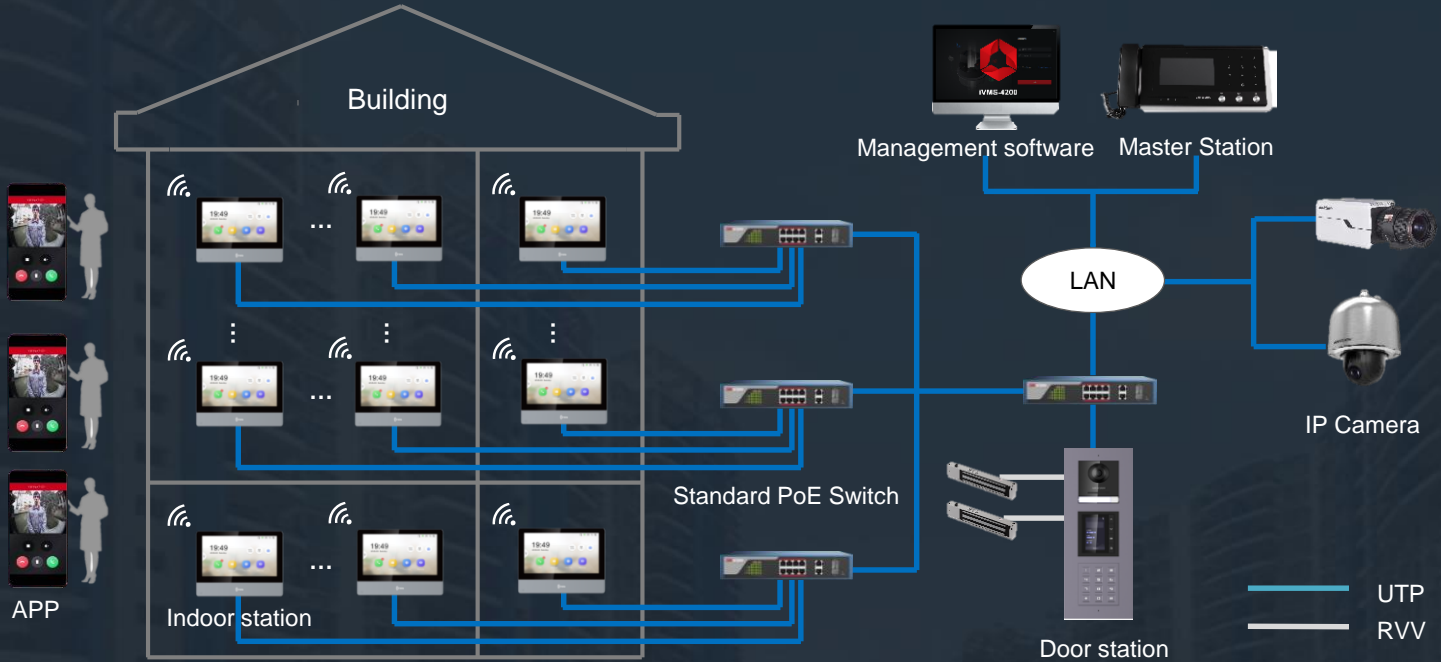

# Topologie systému

Jeden byt až 5 stanic

AŽ 512 stanic

PoE

Standard POE Switch

Připojení Cloudu  
zdarma

HIKVISION

Stanice ostrahy

iVMS-4200

CCTV Systém

Front  
Door

Garage Door

Dry Contacts

See Far, Go Further

# 2nd Gen IP Video Intercom

HIKVISION®

## IP system topology

With IP technology, 5 APPs per family supported as “Mobile” indoor station