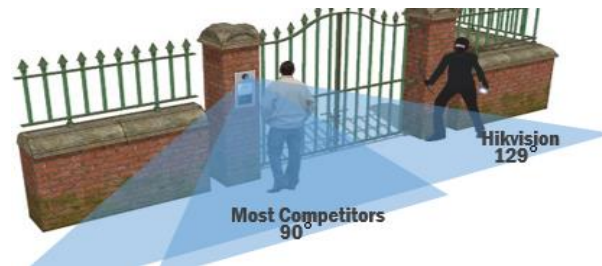

WIDE FOV, BETTER SITUATIONAL AWARENESS