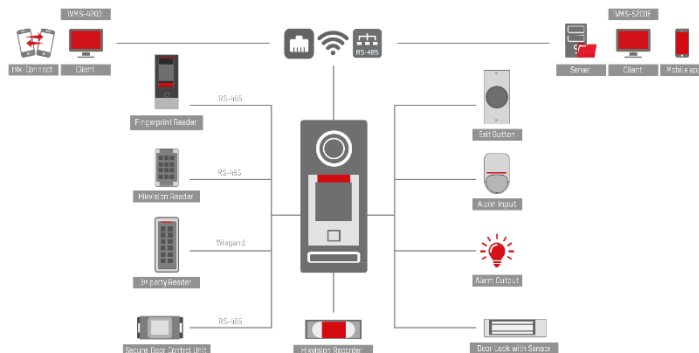

BIOMETRIC ACCESS CONTROL TERMINAL

HIKVISION

DS-K1T501SF

Key Features

- Two way audio and video to master app
- 50 000/5 000/200 000 Cards/Fingerprint/Events capacity
- TCP/IP communication
- Face detection and picture capturing by 2MP camera
- Video recording to server or NVR
- QR Code authentication
- Access Control, Alarm Input and Output and Multiple Authentication Modes

Authentication Modes

- Duress Alarm
- IP 65

Release time: Available

See Far, Go Further

Suitable for:

Commercial areas
Residential buildings
Government buildings
Schools and Universities

DS-K1T501SF