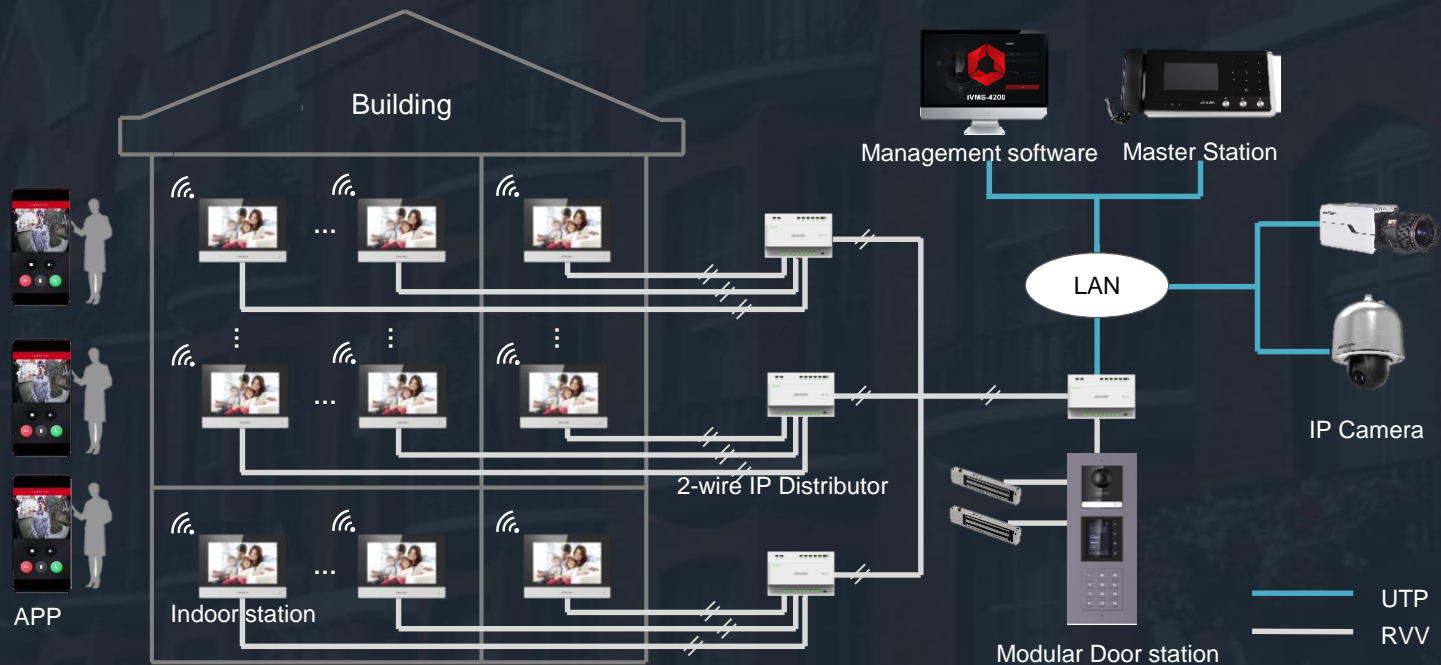

# 2nd Gen IP Video Intercom

HIKVISION®

## IP system topology

With IP technology, 5 APPs per family supported as “Mobile” indoor station

## 2-wire IP system topology

Existing 2-wire cables are re-used to achieve all IP technical features