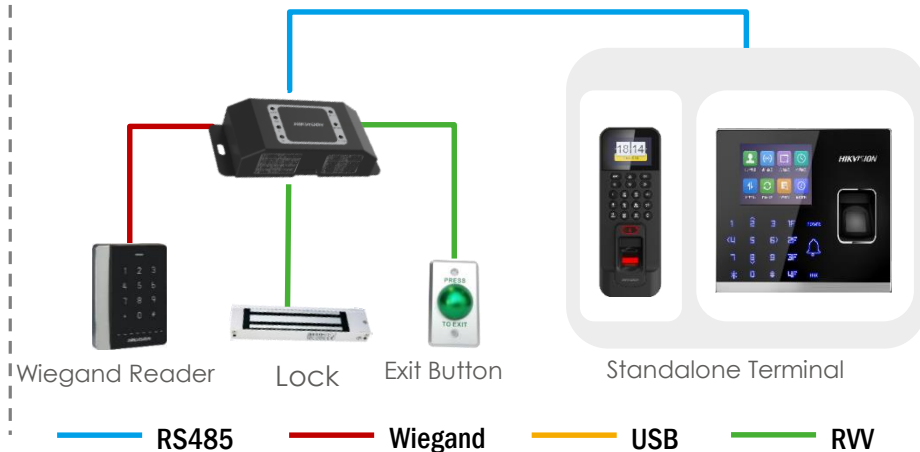

Configuration