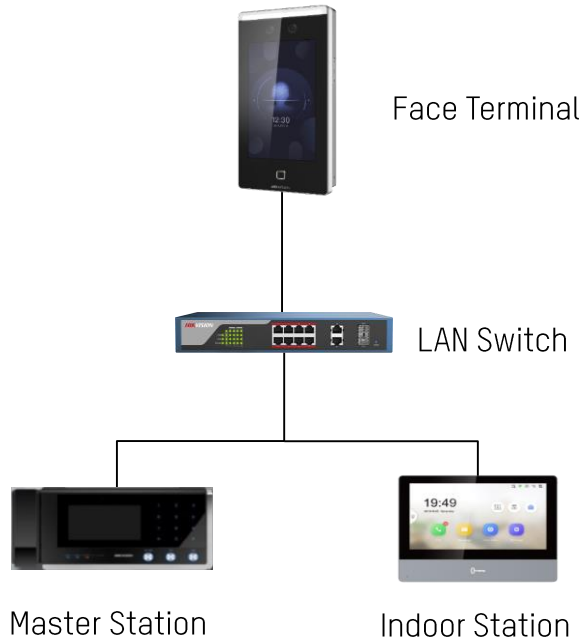

# Face Anti-Spoofing

HIKVISION

## Dual Camera Face anti-spoofing

Combine face data from IR camera & Normal camera sources to determine whether it's from real people.

See Far, Go Further

- Higher security level
- More precise authentication
- Preventing attendance substitution

# Video Intercom Function

HIKVISION®

Visitors can video call reception  
to unlock the door from terminal

Note: DS-K1T731 series are not supported.

See Far, Go Further

# Hik-Connect APP for Remote Control

HIKVISION

Live view of camera

Remote access control

Event logs

Hik-Connect

- Check live view and Remote unlock for visitors

Note: See Far Go Further  
Hik-Connect version should over V1.1.0