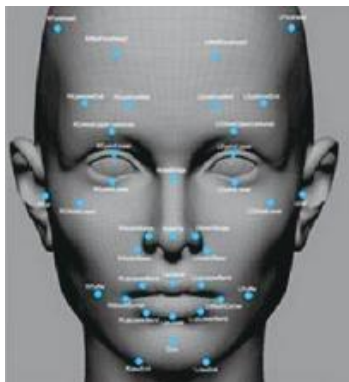

Fast Recognition on Latest Algorithm

HIKVISION

Non Deep Learning