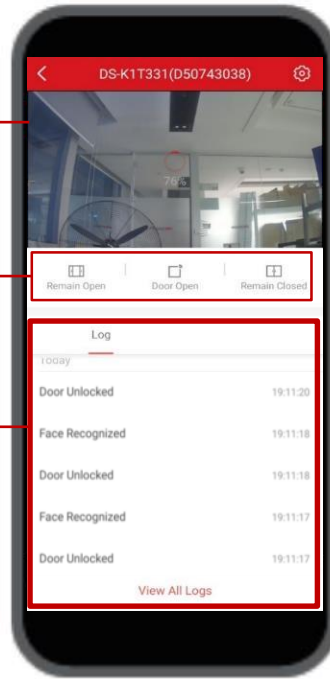

# Video Intercom Function

HIKVISION®

Visitors can video call reception  
to unlock the door from terminal

Note: DS-K1T731 series are not supported.

See Far, Go Further

# Hik-Connect APP for Remote Control

HIKVISION

Live view of camera

Remote access control

Event logs

Hik-Connect

- Check live view and Remote unlock for visitors

Note: See Far Go Further  
Hik-Connect version should over V1.1.0

## Live View

- Live view, capture, recording
- Unlock,
- Mute, etc.