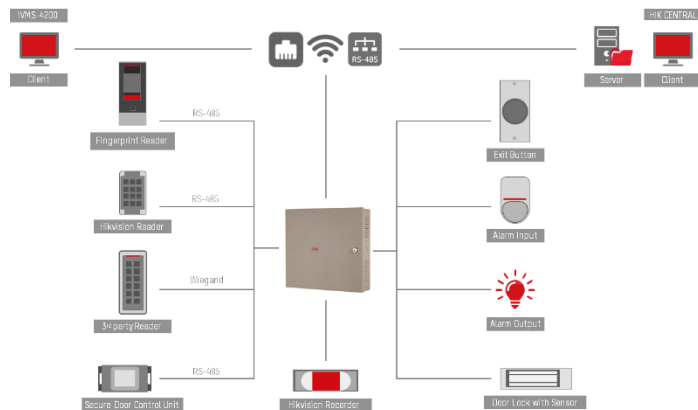

ACCESS CONTROL CONTROLLER

DS-K2601/02/04

Controller

- Multiple authentication options
- Universal connection interfaces
- Advanced Access control functions
- Event linkage options with video verification
- Tamper proof
- Battery back up options

Suitable for:

Commercial areas
Government buildings
Private and Business areas

Release time: Available

See Far, Go Further

High-end DS-K2600 Series	Economical DS-K2800 Series
100,000 Cards, 300,000 Event Records	10,000 Cards, 50,000 Event Records
Support Wiegand and RS485 reader	Only support Wiegand reader
Communicate with Client by TCP/IP or RS485	Only communicate with Client by TCP/IP
Multiple Authentication, Anti-pass back, Global Antipas back, Multi-door interlock