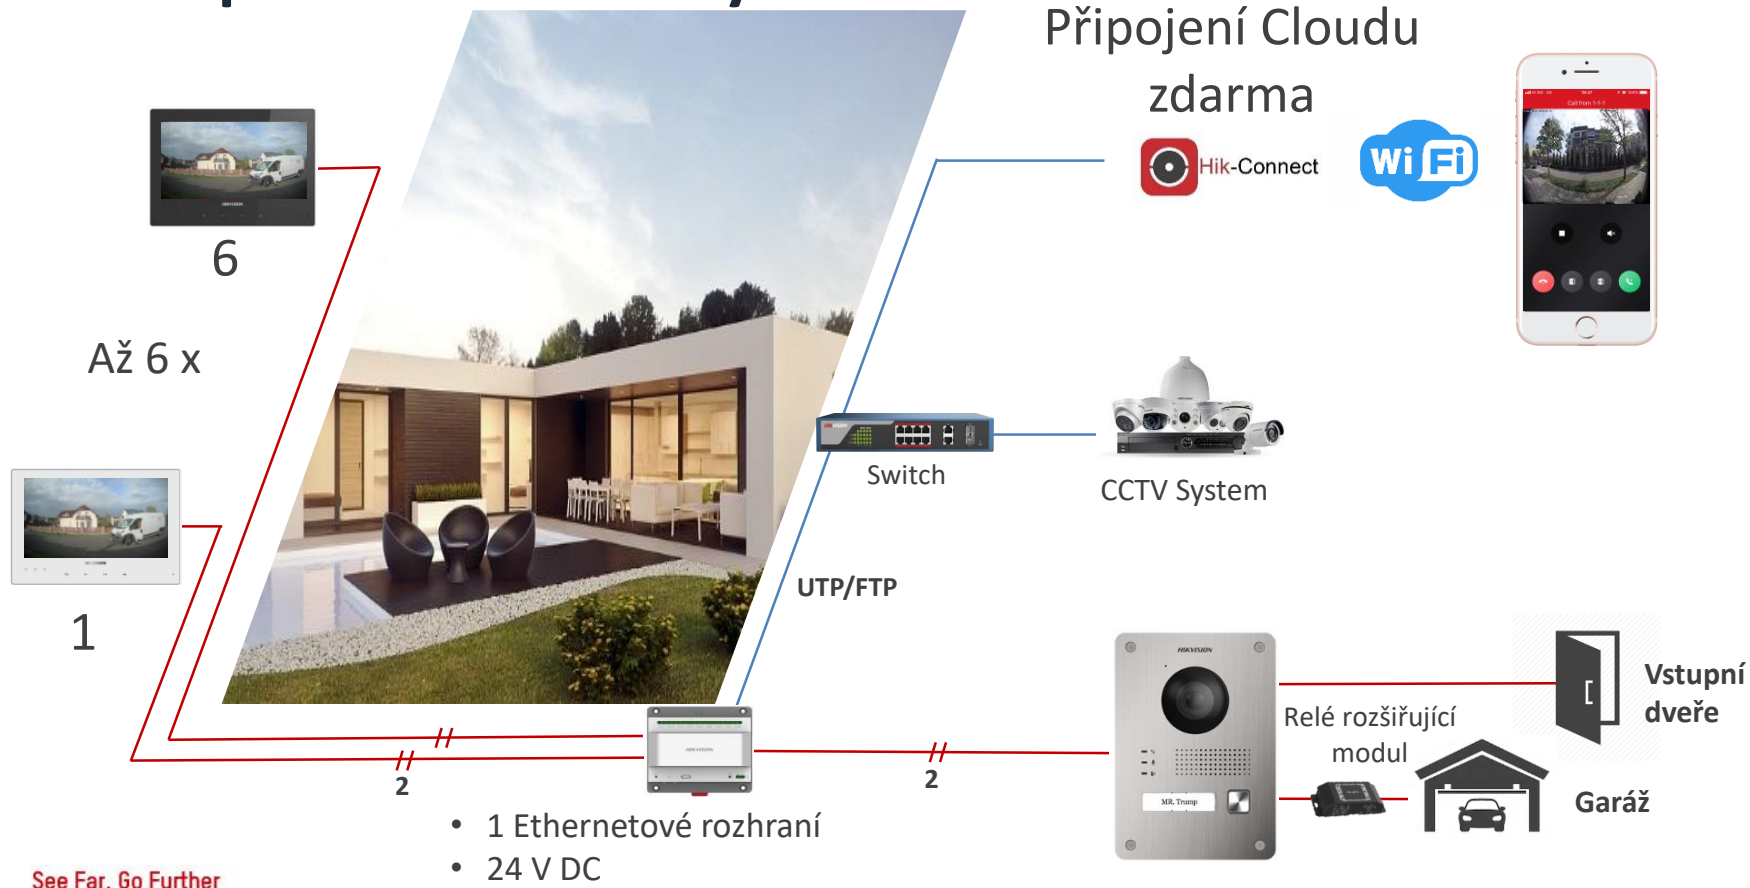

Řešení pro rodinné domy

HIKVISION

See Far, Go Further