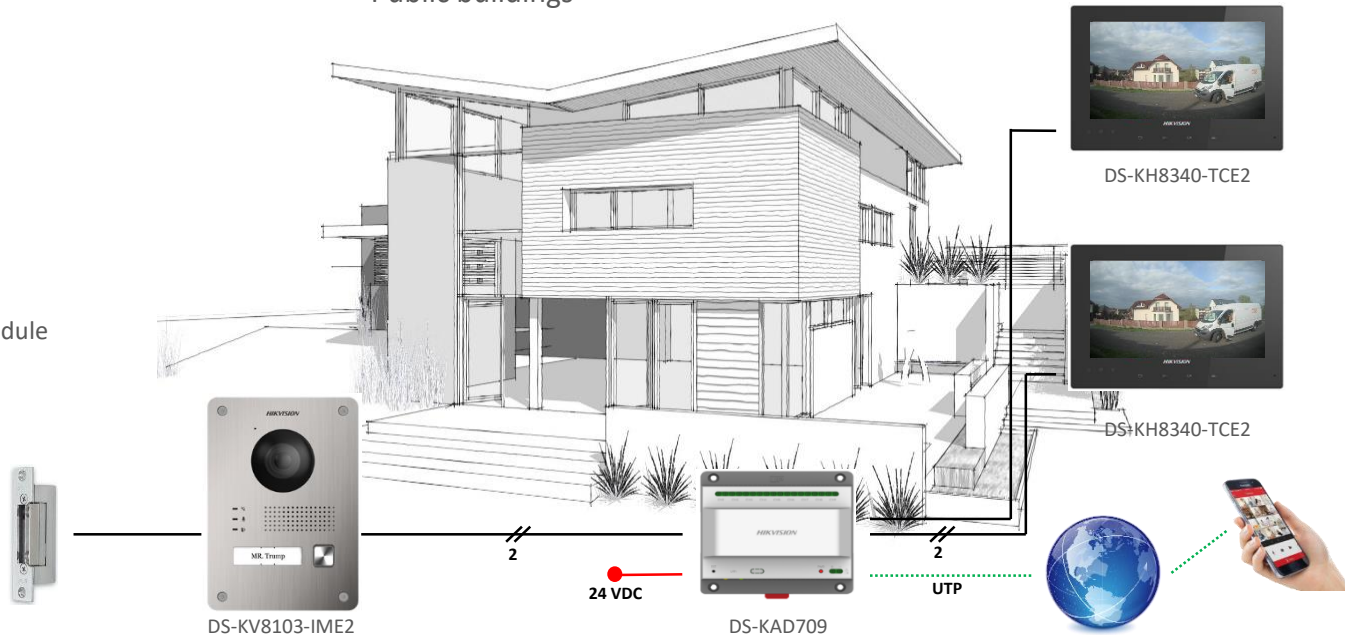

TWO WIRE INTERCOM

HIKVISION

KIT: DS-KIS701

Key Features

Two-Wire Indoor Station

- Hands-free video intercom communication with door station
- 7-inch colourful touch LCD screen
- Supports unlocking door station remotely
- Convenient installation and easy operation
- Up to 6 indoor stations

Two-Wire Door Station

- HD video surveillance
- Equipped with fisheye lens
- Supports access control function
- Convenient installation and easy operation
- Option for 2nd door opening with relay module

Release time: Available

See Far, Go Further

Suitable for:

- Residential houses
- Retrofit Homes
- Public buildings