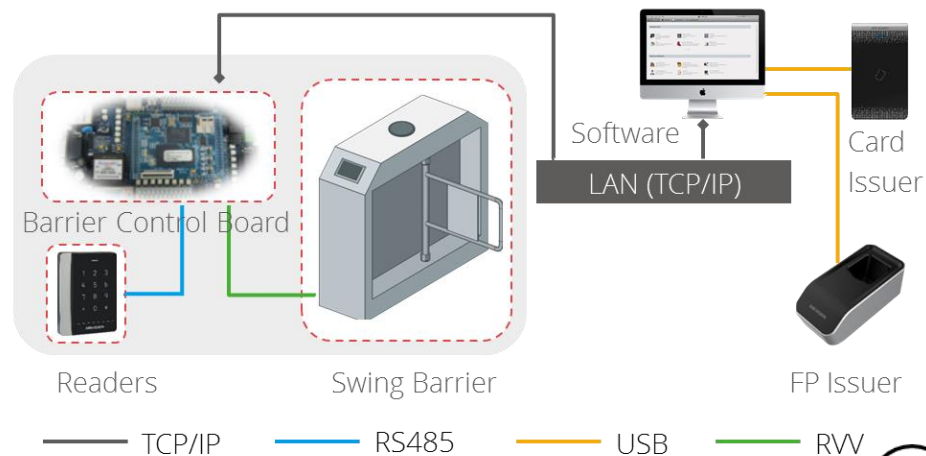

Configuration