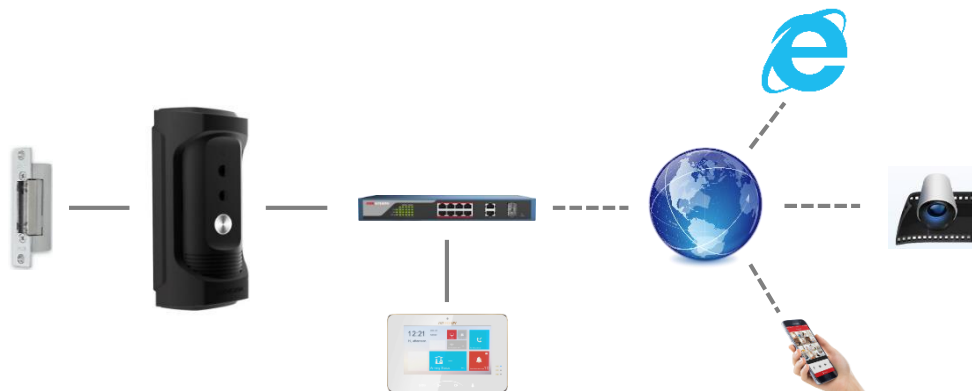

VANDAL-RESISTANT INTERCOM

HIKVISION

DS-KB8112-IM

Key Features

- PoE/12VDC power supply
- Motion detection
- Add camera to NVR
- Supports direct Hik-Connect connection
- Call iVMS-4200
- Web interface

Suitable for:

Residential houses
Retrofit Homes
Public areas
Commercial sector

Release time: Available

See Far, Go Further